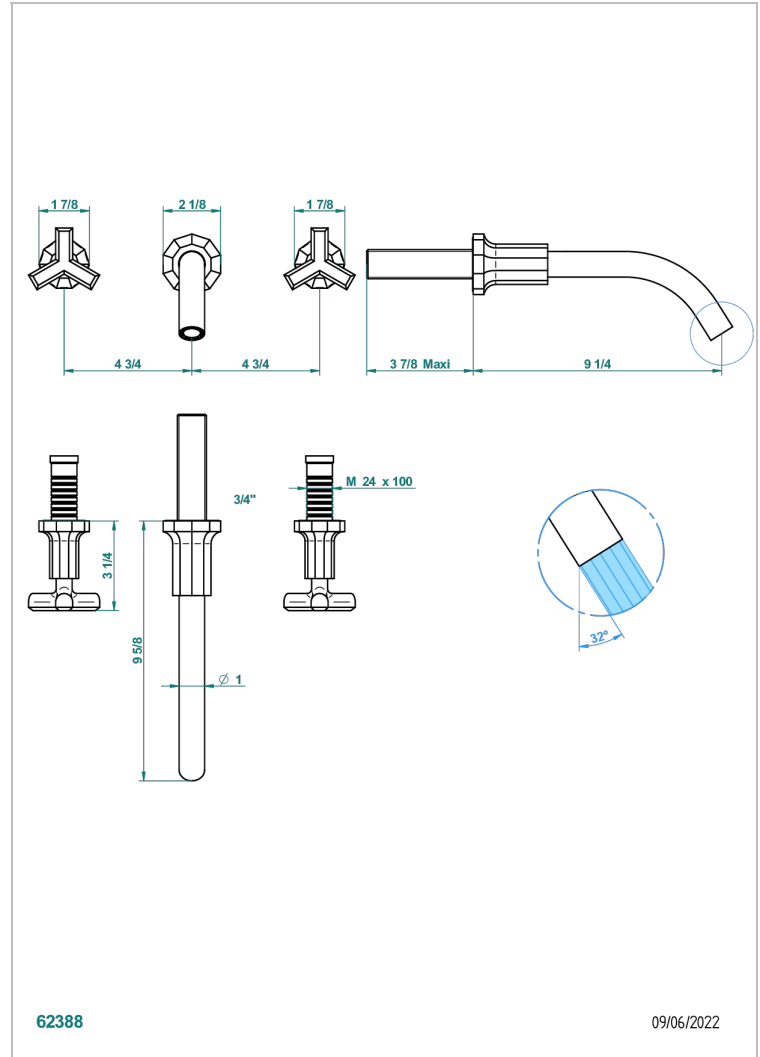

LES ONDES

G8A-40GB

Trim only for wall mounted 3-hole basin mixer

62388

09/06/2022

CHARACTERISTIC

- Les Ondes
- Trim only for wall mounted 3-hole basin mixer

TECHNICAL SPECS

- Recommandé : 3 bars (max. 5 bars) - Advised : 43,5 psi (max. 72 psi)
- 8,3 l/min à 3 bars (2.2 gpm at 43.5 psi)

RELATED SKU'S

- Ref. G00-40AC Rough parts for wall mounted 3 hole mixer, cross handle version
- Ref. G00-40AM Rough parts for wall mounted 3 hole mixer, lever handle version