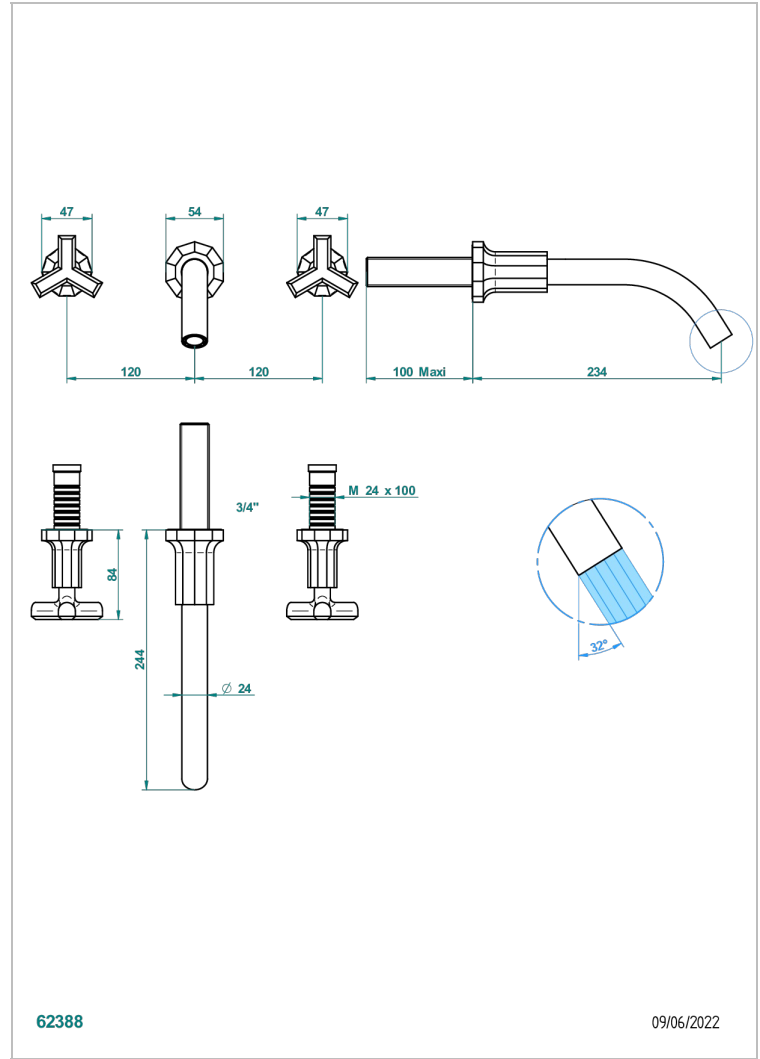

# LES ONDES

G8A-40GB

Trim only for wall mounted 3-hole basin mixer

THG<sup>®</sup>  
PARIS

## CHARACTERISTIC

- Les Ondes
- Trim only for wall mounted 3-hole basin mixer

## RELATED SKU'S

- Ref. G00-40AC Rough parts for wall mounted 3 hole mixer, cross handle version
- Ref. G00-40AM Rough parts for wall mounted 3 hole mixer, lever handle version