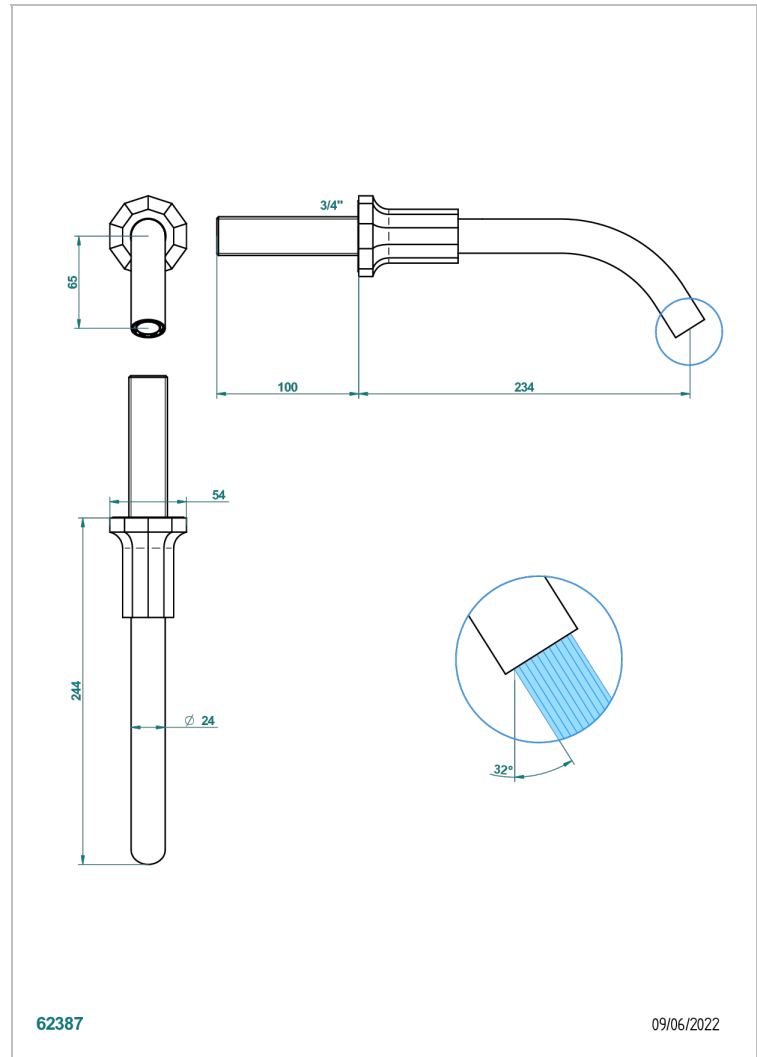

# LES ONDES WITH LEVER

G8B-43GB

Basin wall spout 3/4 no T junction

THG<sup>®</sup>  
PARIS

## CHARACTERISTIC

- Les Ondes with lever
- Basin wall spout 3/4 no T junction