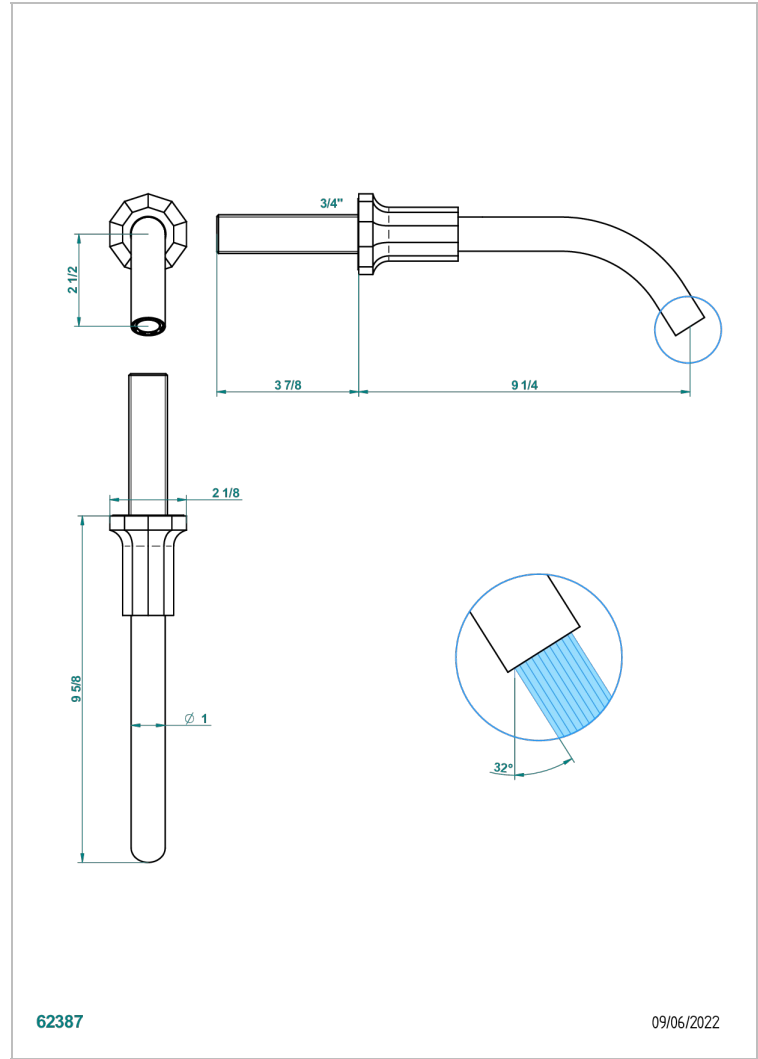

LES ONDES WITH LEVER

G8B-43GB

Basin wall spout 3/4 no T junction

THG[®]
PARIS

CHARACTERISTIC

- Les Ondes with lever
- Basin wall spout 3/4 no T junction

TECHNICAL SPECS

- Recommandé : 3 bars (max. 5 bars) - Advised : 43,5 psi (max. 72 psi)
- 8,3 l/min à 3 bars (2.2 gpm at 43.5 psi)