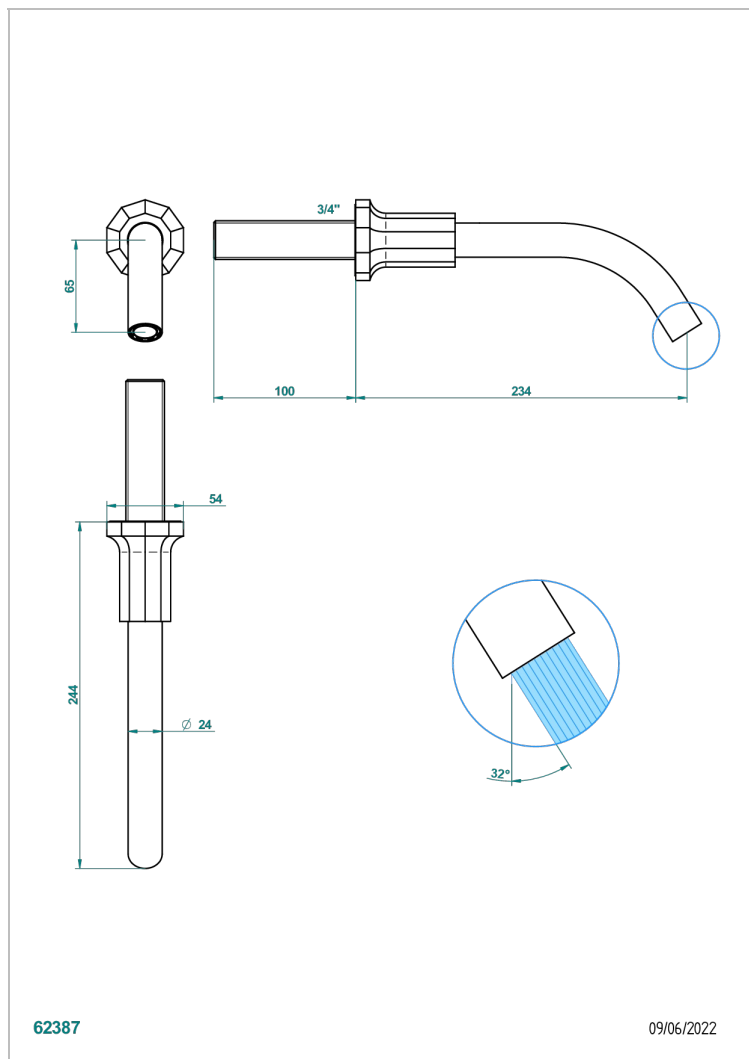

# LES ONDES WITH LEVER

G8B-43GB

Basin wall spout 3/4 no T junction

THG<sup>®</sup>  
PARIS

## CARACTERÍSTICAS

- Les Ondes with lever
- Basin wall spout 3/4 no T junction