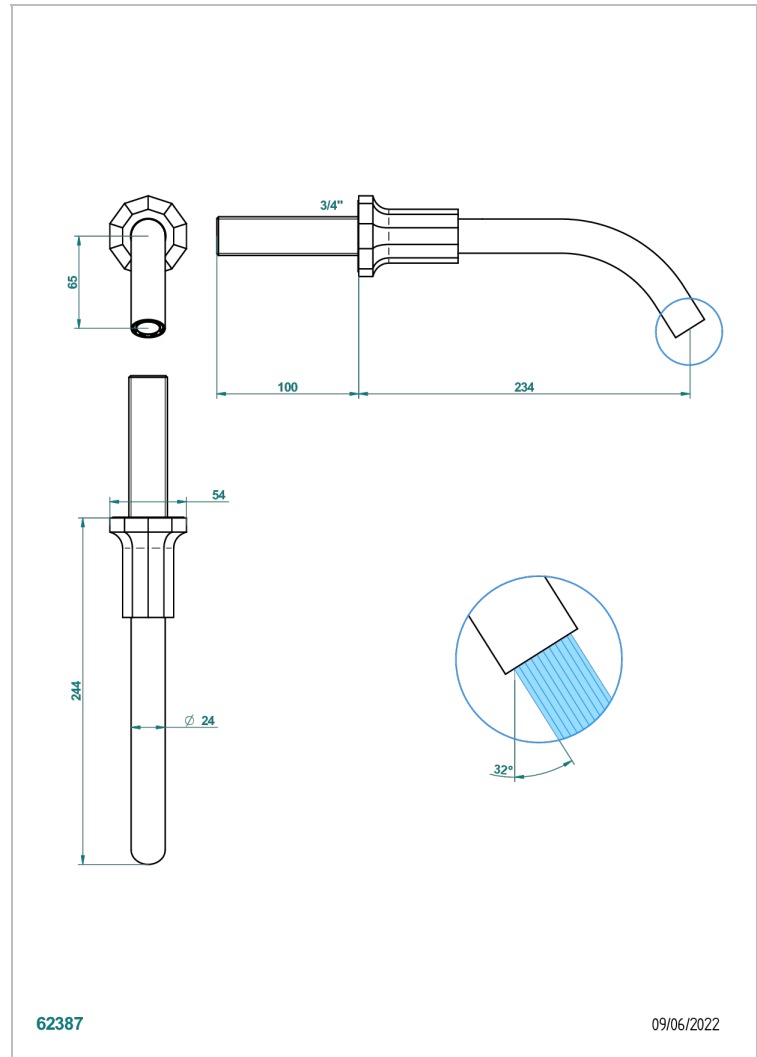

LES ONDES WITH LEVER

G8B-43GB

Basin wall spout 3/4 no T junction

THG[®]
PARIS

CHARACTERISTIC

- Les Ondes with lever
- Basin wall spout 3/4 no T junction

TECHNICAL SPECS

- Recommandé : 3 bars (max. 5 bars) - Advised : 43,5 psi (max. 72 psi)
- 8,3 l/min à 3 bars (2.2 gpm at 43.5 psi)