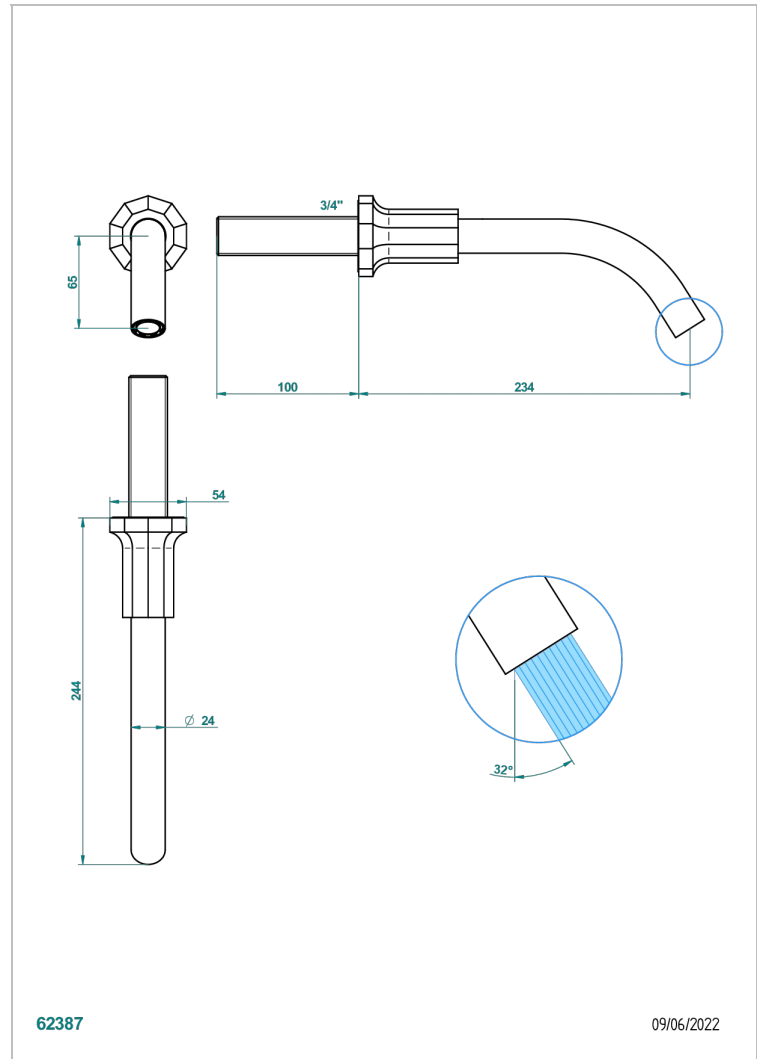

LES ONDES, HEBEL

G8B-43GB

Basin wall spout 3/4 no T junction

THG[®]
PARIS

EIGENSCHAFTEN

- Les Ondes, Hebel
- Basin wall spout 3/4 no T junction

TECHNISCHE DATEN

- Recommandé : 3 bars (max. 5 bars) - Advised : 43,5 psi (max. 72 psi)
- 8,3 l/min à 3 bars (2.2 gpm at 43.5 psi)