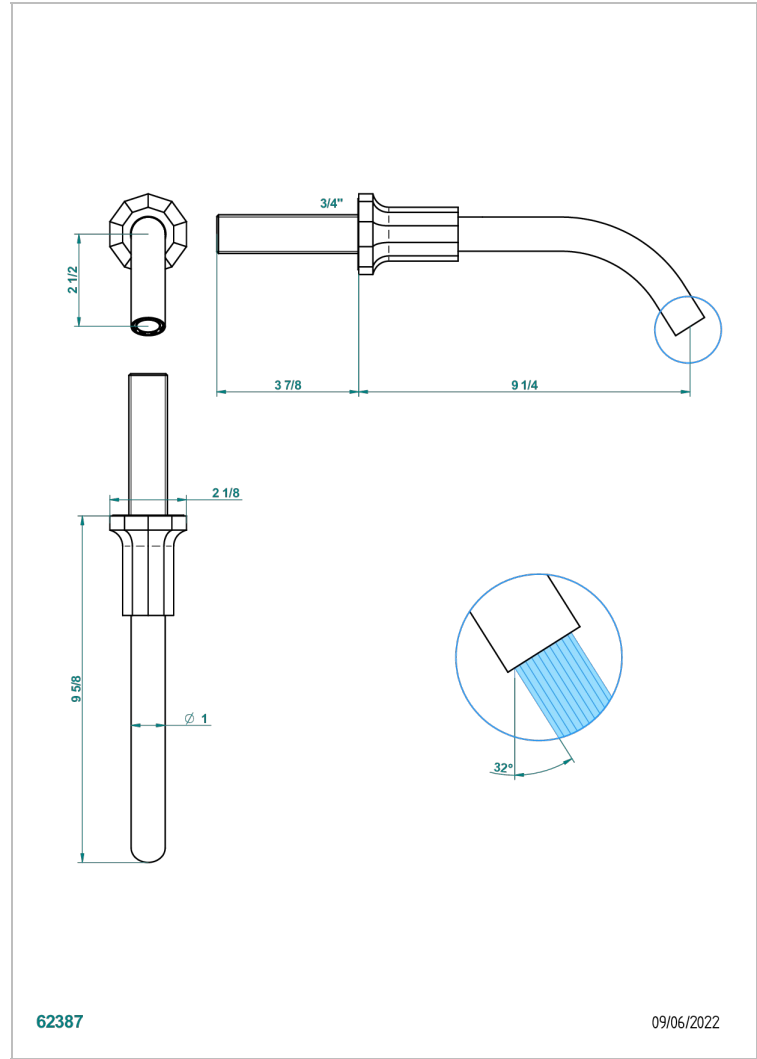

LES ONDES WITH LEVER

G8B-43GB

Basin wall spout 3/4 no T junction

THG[®]
PARIS

CARACTERÍSTICAS

- Les Ondes with lever
- Basin wall spout 3/4 no T junction

ESPECIFICACIONES TÉCNICAS

- Recommandé : 3 bars (max. 5 bars) - Advised : 43,5 psi (max. 72 psi)
- 8,3 l/min à 3 bars (2.2 gpm at 43.5 psi)