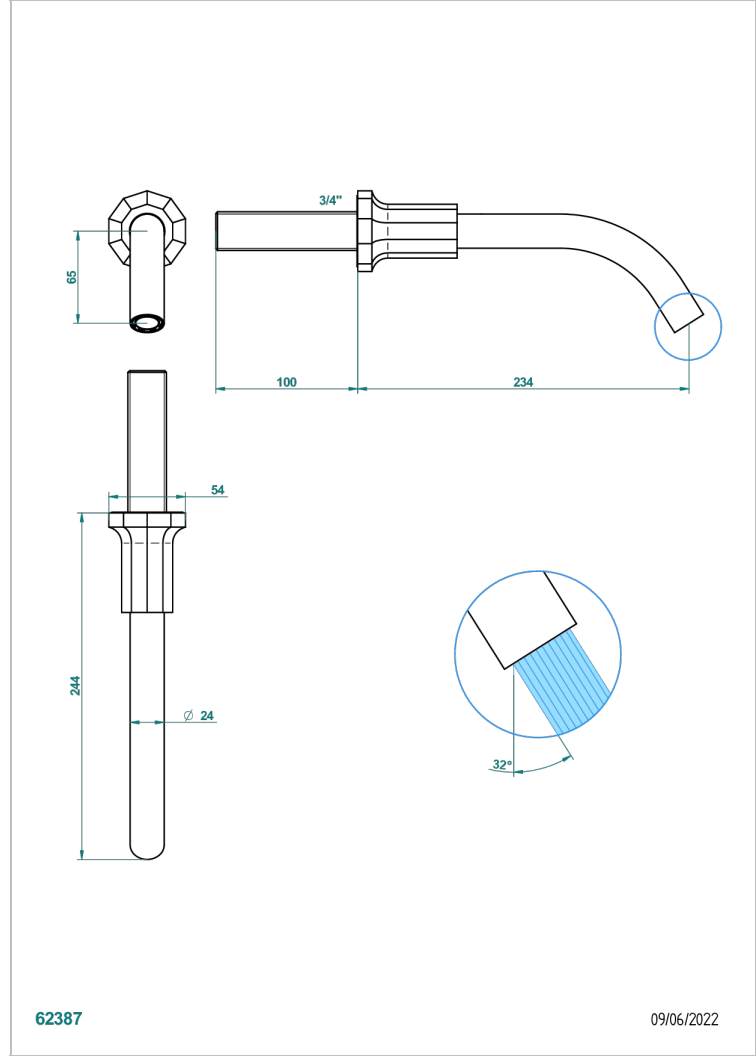

LES ONDES WITH LEVER

G8B-43GB

Basin wall spout 3/4 no T junction

THG[®]
PARIS

CARACTERÍSTICAS

- Les Ondes with lever
- Basin wall spout 3/4 no T junction

ESPECIFICACIONES TÉCNICAS

- Recommandé : 3 bars (max. 5 bars) - Advised : 43,5 psi (max. 72 psi)
- 8,3 l/min à 3 bars (2.2 gpm at 43.5 psi)