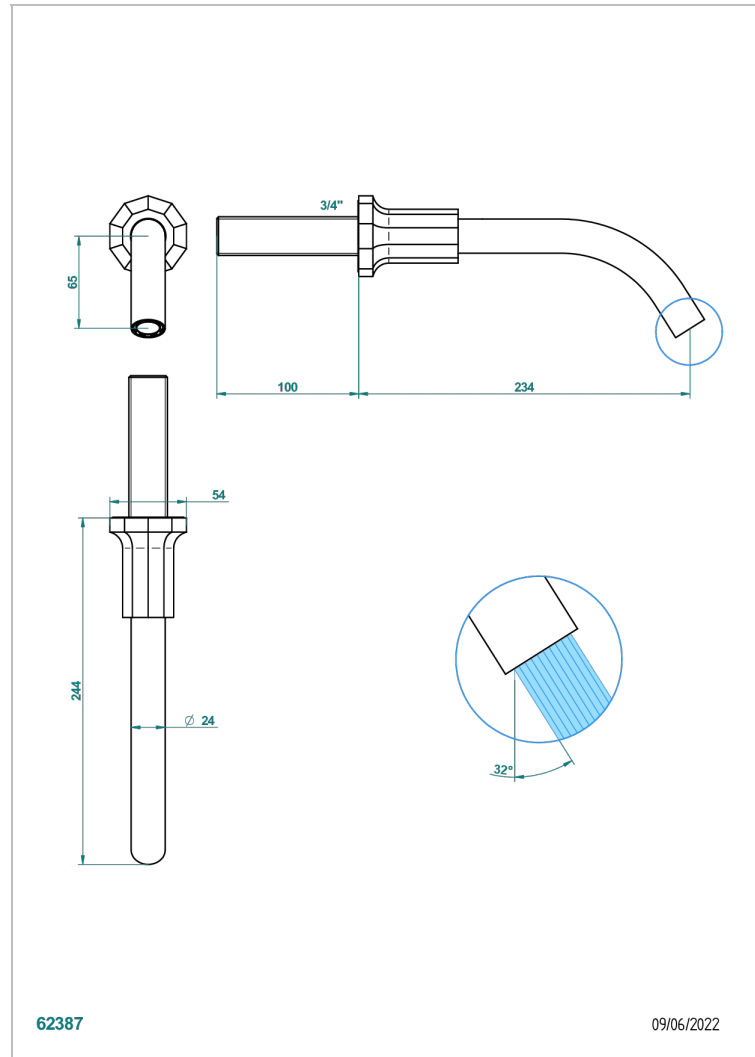

LES ONDES WITH LEVER

G8B-43GB

Basin wall spout 3/4 no T junction

THG[®]
PARIS

CHARACTERISTIC

- Les Ondes with lever
- Basin wall spout 3/4 no T junction

TECHNICAL SPECS

- Recommandé : 3 bars (max. 5 bars) - Advised : 43,5 psi (max. 72 psi)
- 8,3 l/min à 3 bars (2.2 gpm at 43.5 psi)