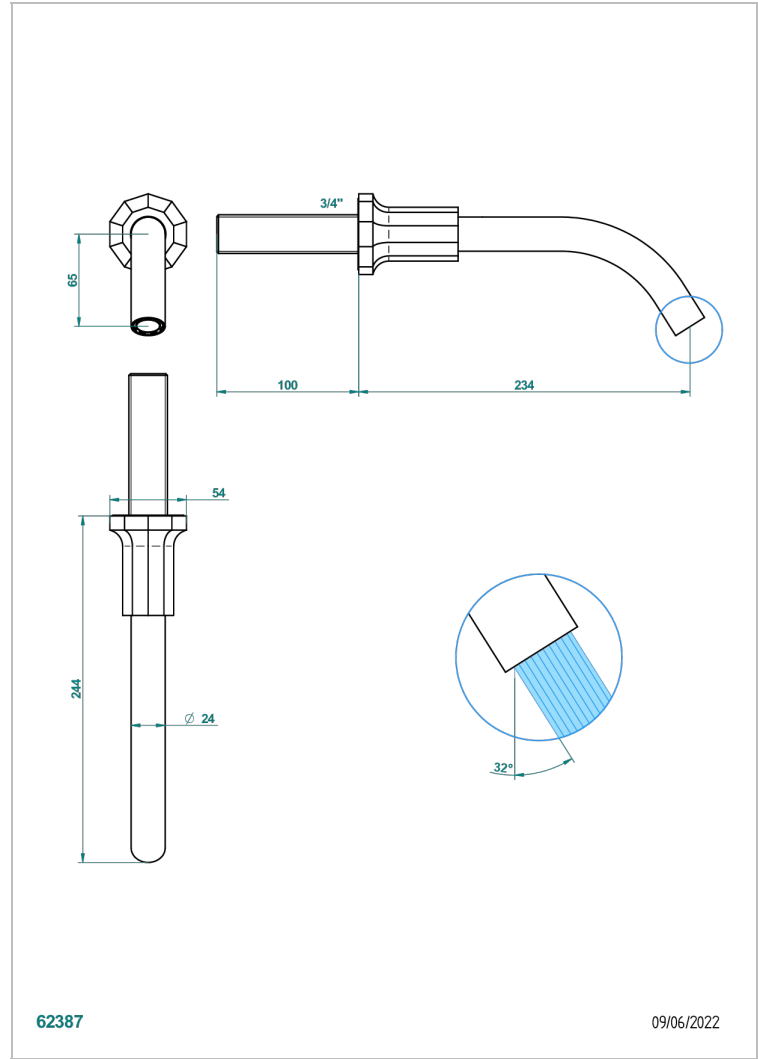

LES ONDES, HEBEL

G8B-43GB

Basin wall spout 3/4 no T junction

THG[®]
PARIS

EIGENSCHAFTEN

- Les Ondes, Hebel
- Basin wall spout 3/4 no T junction

TECHNISCHE DATEN

- Recommandé : 3 bars (max. 5 bars) - Advised : 43,5 psi (max. 72 psi)
- 8,3 l/min à 3 bars (2.2 gpm at 43.5 psi)