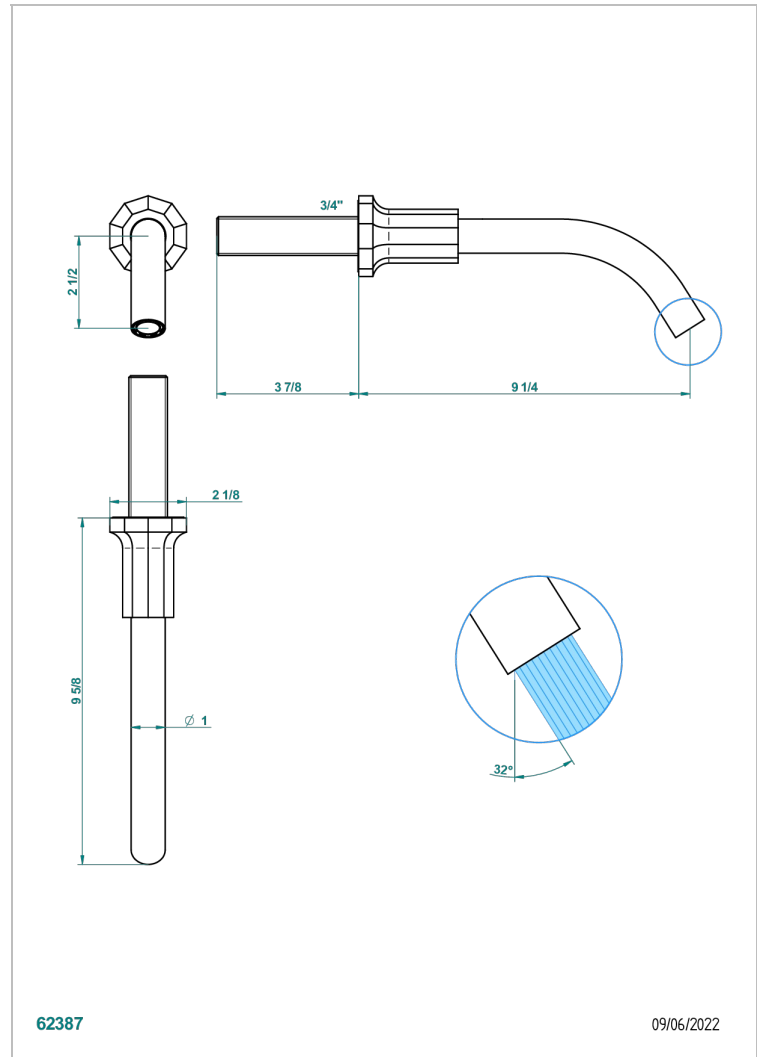

# LES ONDES WITH LEVER

G8B-43GB

Basin wall spout 3/4 no T junction

THG<sup>®</sup>  
PARIS

## CARACTERÍSTICAS

- Les Ondes with lever
- Basin wall spout 3/4 no T junction