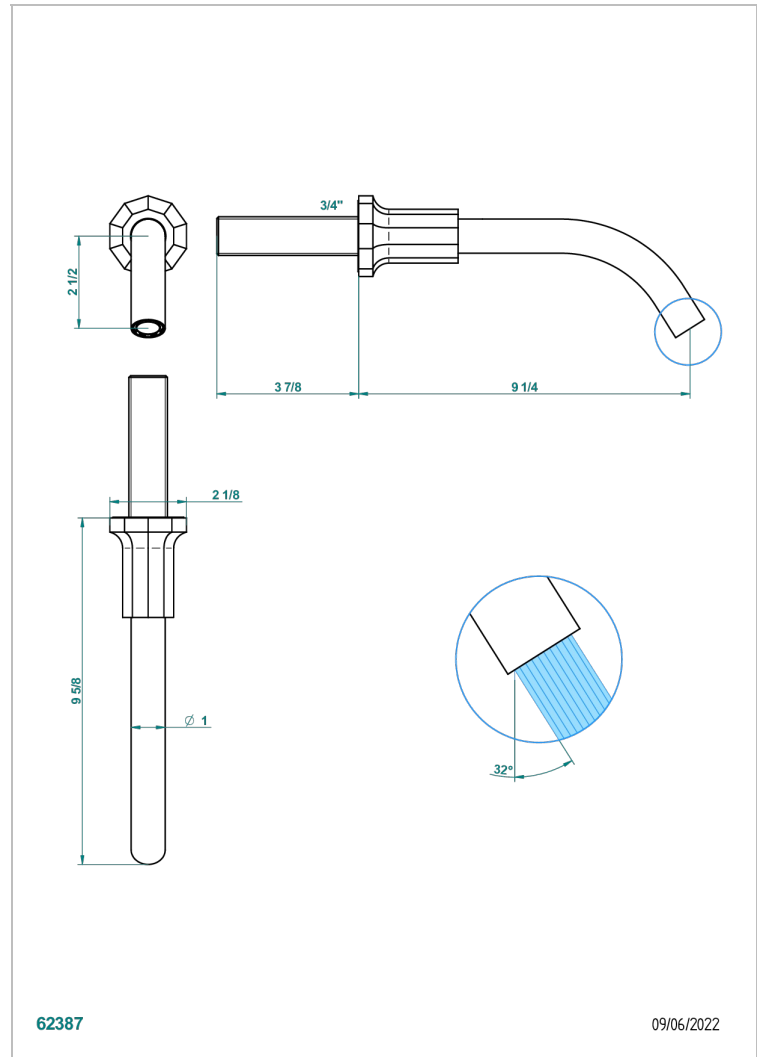

LES ONDES WITH LEVER

G8B-43GB

Basin wall spout 3/4 no T junction

THG[®]
PARIS

CHARACTERISTIC

- Les Ondes with lever
- Basin wall spout 3/4 no T junction

TECHNICAL SPECS

- Recommandé : 3 bars (max. 5 bars) - Advised : 43,5 psi (max. 72 psi)
- 8,3 l/min à 3 bars (2.2 gpm at 43.5 psi)