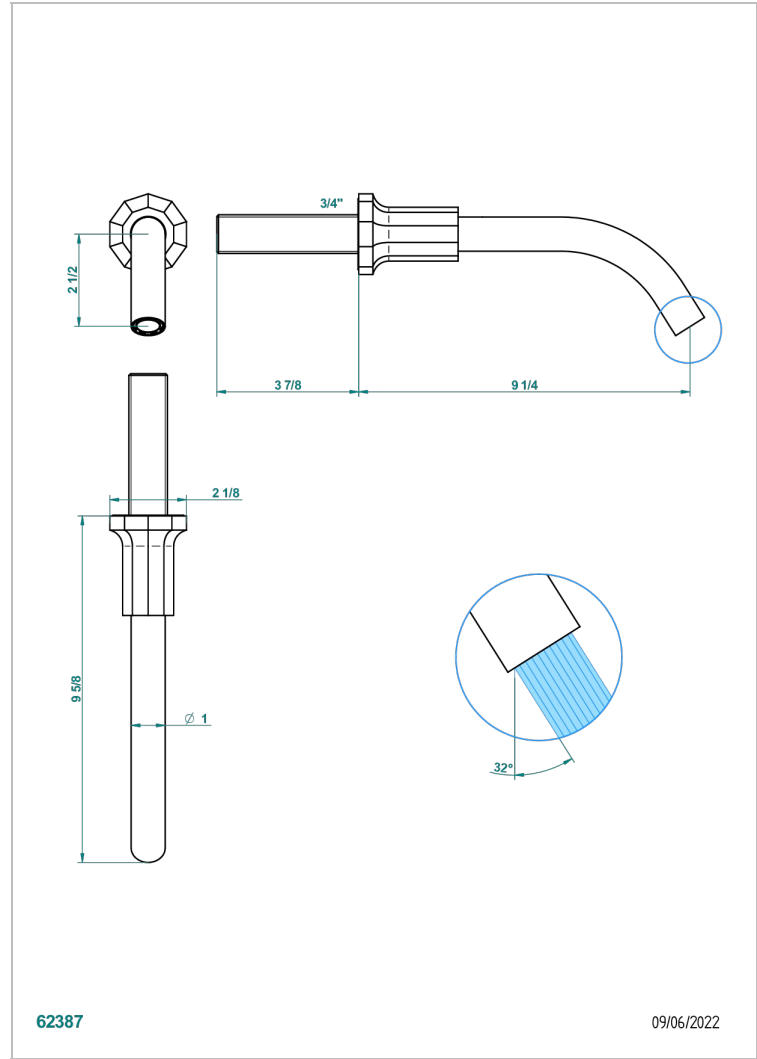

# LES ONDES, HEBEL

G8B-43GB

Basin wall spout 3/4 no T junction

THG<sup>®</sup>  
PARIS

## EIGENSCHAFTEN

- Les Ondes, Hebel
- Basin wall spout 3/4 no T junction