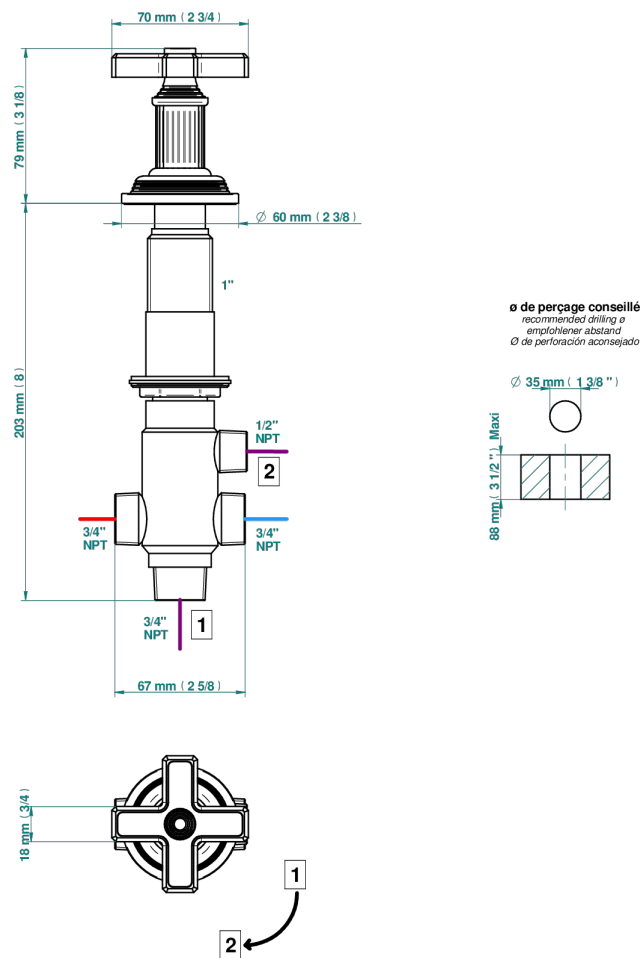

GRAND CENTRAL WHITE ONYX

U9R-50/4/VG

Rim mounted 4 way diverter : 2 inlets and 2 outlets

62373

28/02/2024

CHARACTERISTIC

- Grand central White Onyx
- Rim mounted 4 way diverter : 2 inlets and 2 outlets

AVAILABLE FINITIONS