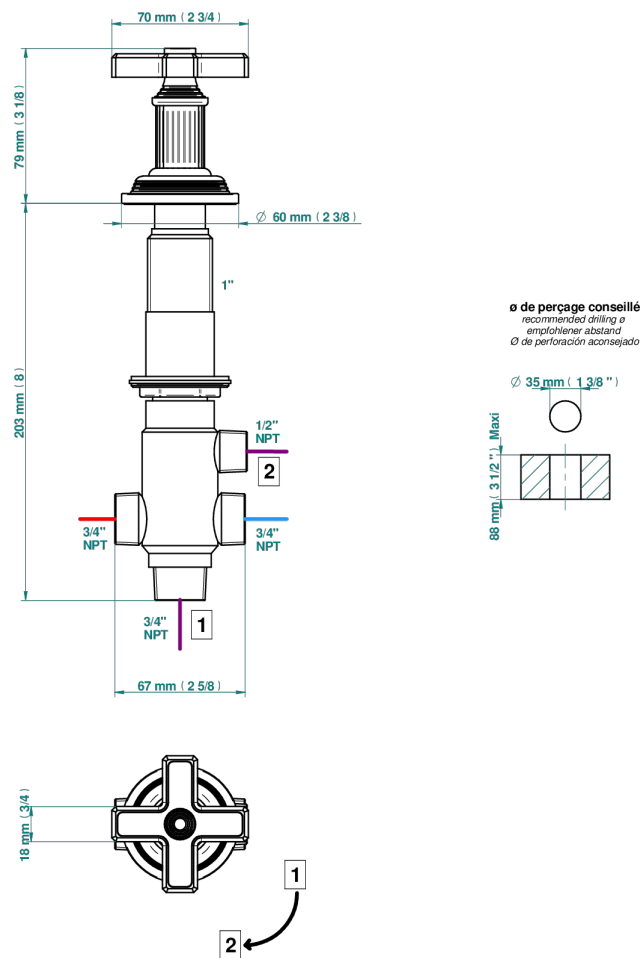

# GRAND CENTRAL BLACK ONYX

U9M-50/4/VG

Rim mounted 4 way diverter : 2 inlets and 2 outlets

62372

28/02/2024

## CHARACTERISTIC

- Grand central Black Onyx
- Rim mounted 4 way diverter : 2 inlets and 2 outlets