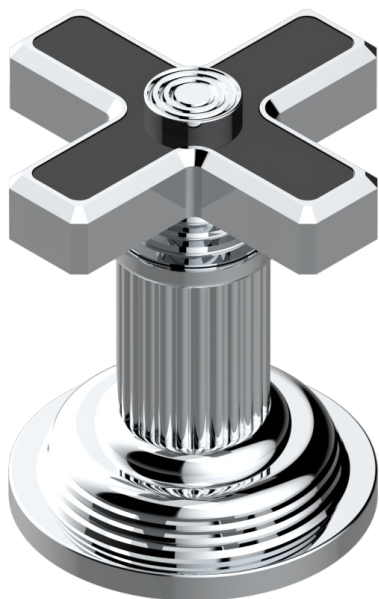

# GRAND CENTRAL BLACK ONYX

U9M-50/4/VG

Rim mounted 4 way diverter : 2 inlets and 2 outlets

62372

28/02/2024

## CHARACTERISTIC

- Grand central Black Onyx
- Rim mounted 4 way diverter : 2 inlets and 2 outlets

## AVAILABLE FINITIONS

Antique nickel - H28  
Black ceram - D30  
Blush PVD - H62  
Brass color PVD - H49  
Brown bronze color PVD - F33  
Gold color PVD - H52

Graphite PVD - H64  
Lacquered light bronze - D01  
Matt Umber PVD - H67  
Matt blush PVD - H60  
Matt brass color PVD - H50  
Matt brown bronze color PVD - F34