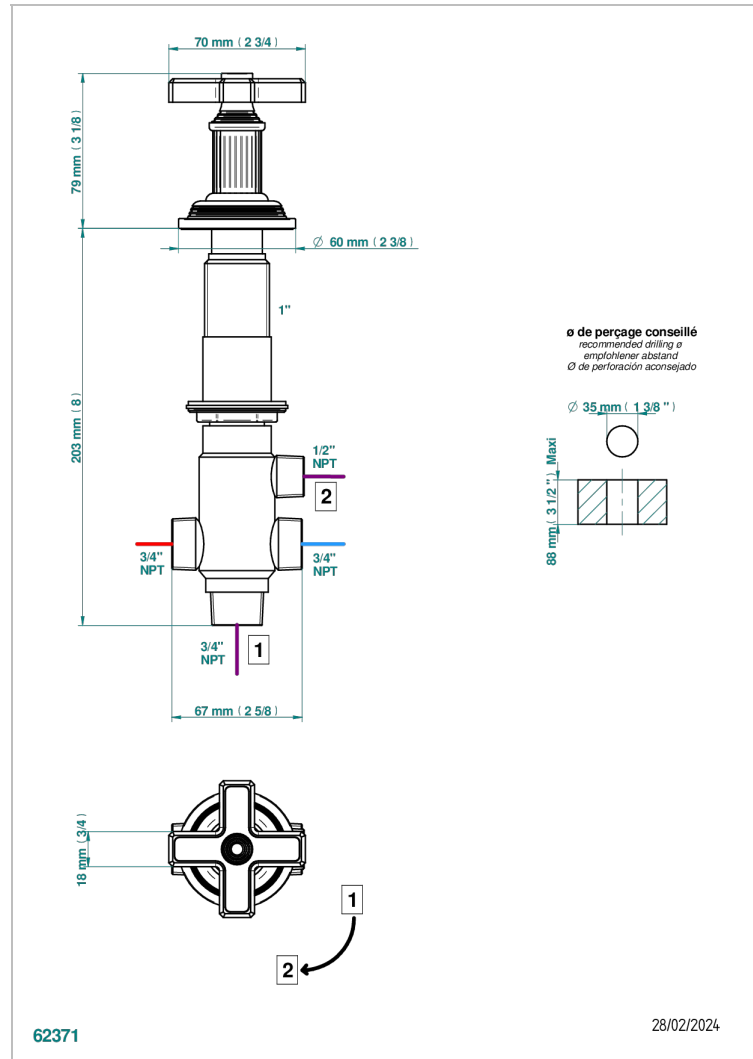

# GRAND CENTRAL METAL

U9K-50/4/VG

Rim mounted 4 way diverter : 2 inlets and 2 outlets

## CHARACTERISTIC

- Grand central Metal
- Rim mounted 4 way diverter : 2 inlets and 2 outlets