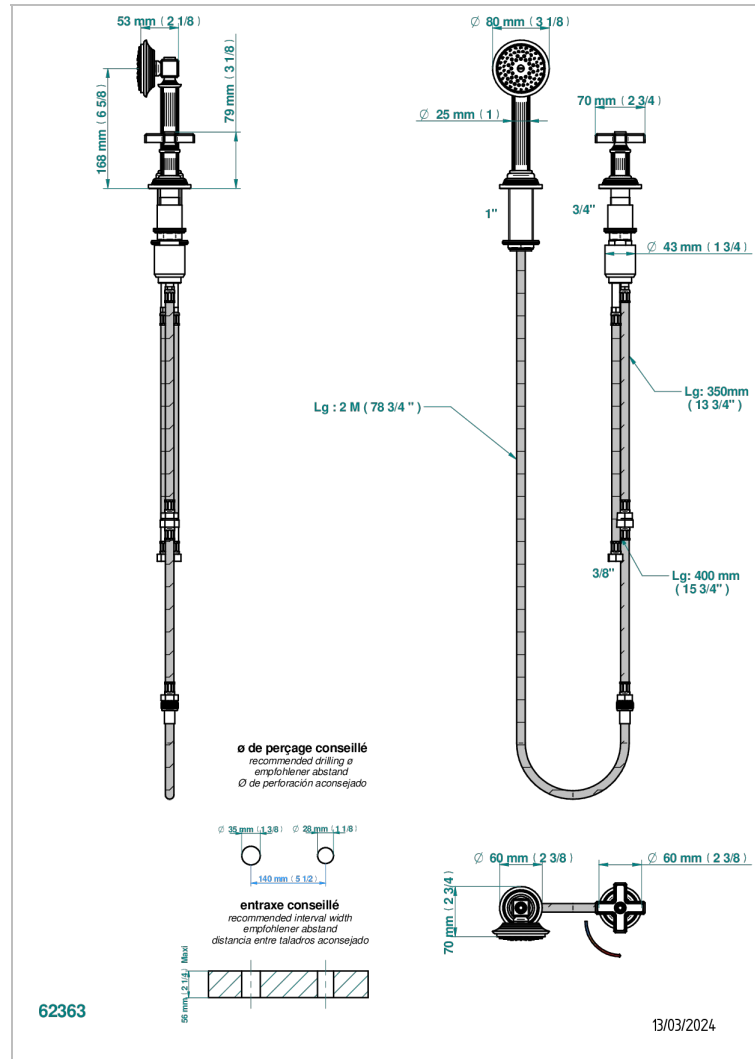

GRAND CENTRAL WHITE ONYX

U9R-6532/60A

Deck mounted mixer with handshower, progressive cartridge

THG[®]
PARIS

CHARACTERISTIC

- ACS : 22ACCLY009

STANDARDS

AVAILABLE FINITIONS