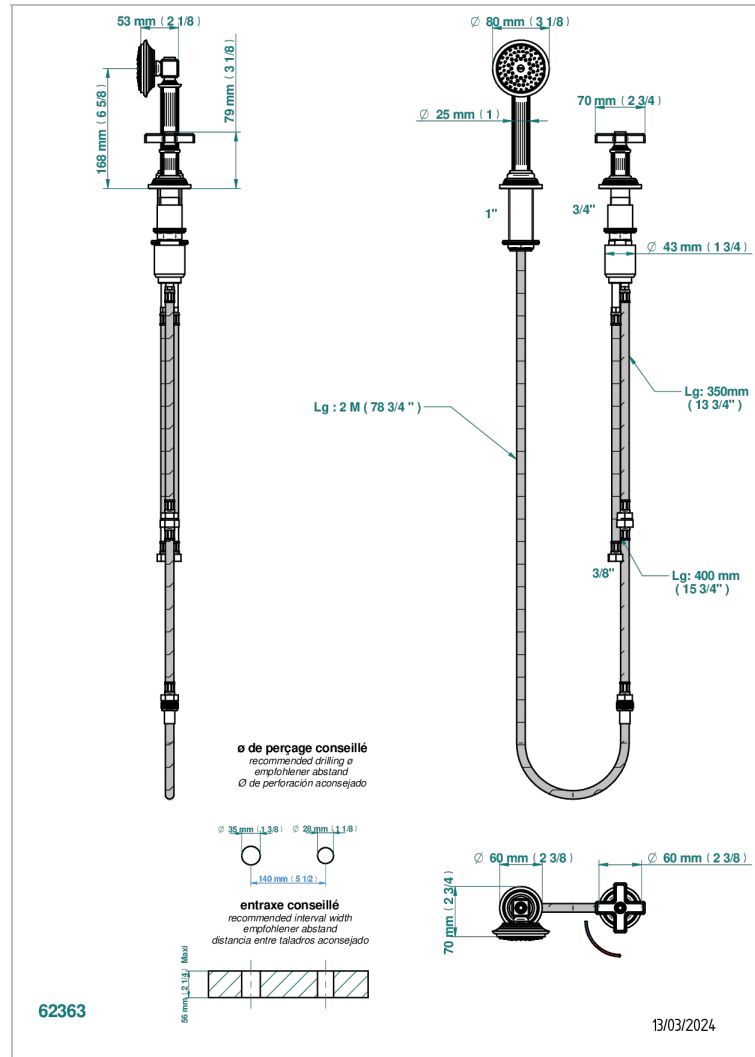

GRAND CENTRAL WHITE ONYX

U9R-6532/60A

Rim mounted ceramic mixer with handshower with progressive cartridge

CHARACTERISTIC

- ACS : 22ACCLY009

STANDARDS

AVAILABLE FINITIONS

Antique nickel - H28
Black ceram - D30
Blush PVD - H62
Brass color PVD - H49
Brown bronze color PVD - F33
Gold color PVD - H52