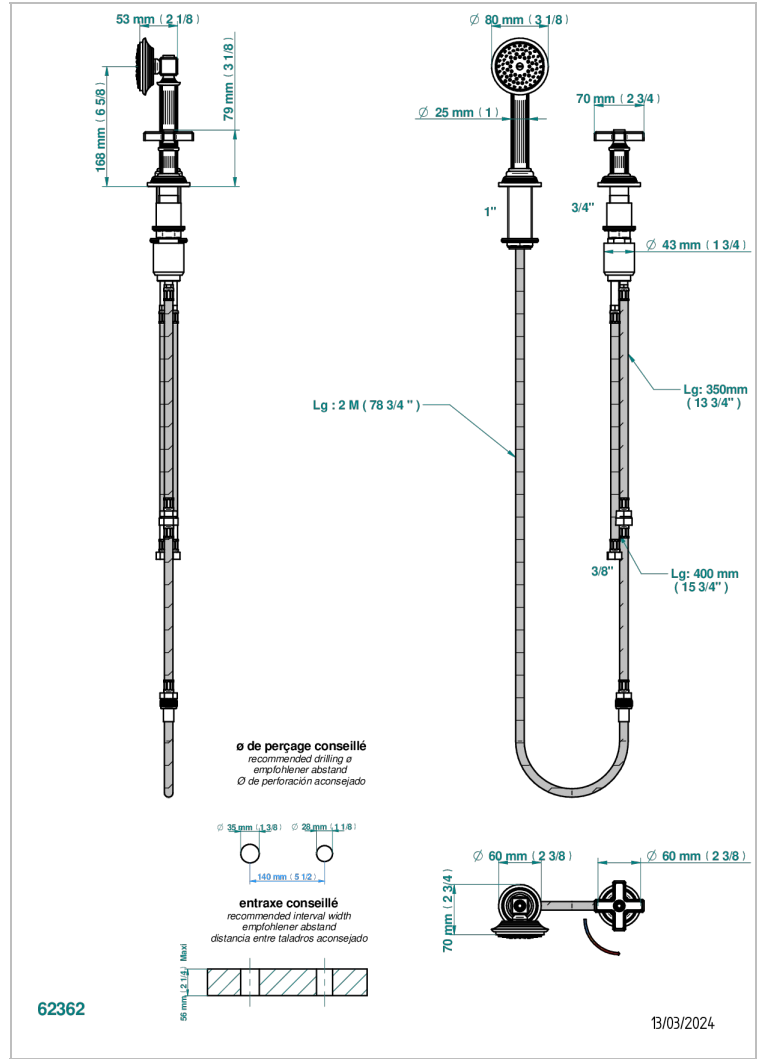

# GRAND CENTRAL BLACK ONYX

U9M-6532/60A

Deck mounted mixer with handshower, progressive cartridge

THG<sup>®</sup>  
PARIS

## CHARACTERISTIC

- ACS : 22ACCLY009