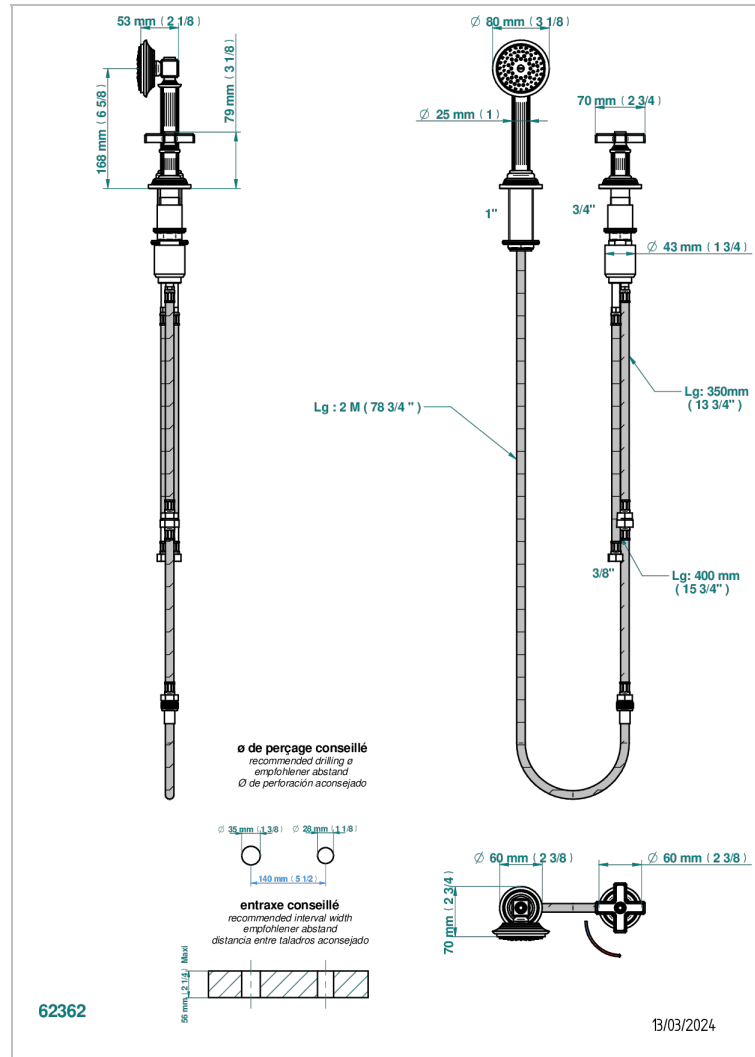

GRAND CENTRAL BLACK ONYX

U9M-6532/60A

Rim mounted ceramic mixer with handshower with progressive cartridge

CHARACTERISTIC

- ACS : 22ACCLY009

STANDARDS

AVAILABLE FINITIONS

Antique nickel - H28
Black ceram - D30
Blush PVD - H62
Brass color PVD - H49
Brown bronze color PVD - F33
Gold color PVD - H52