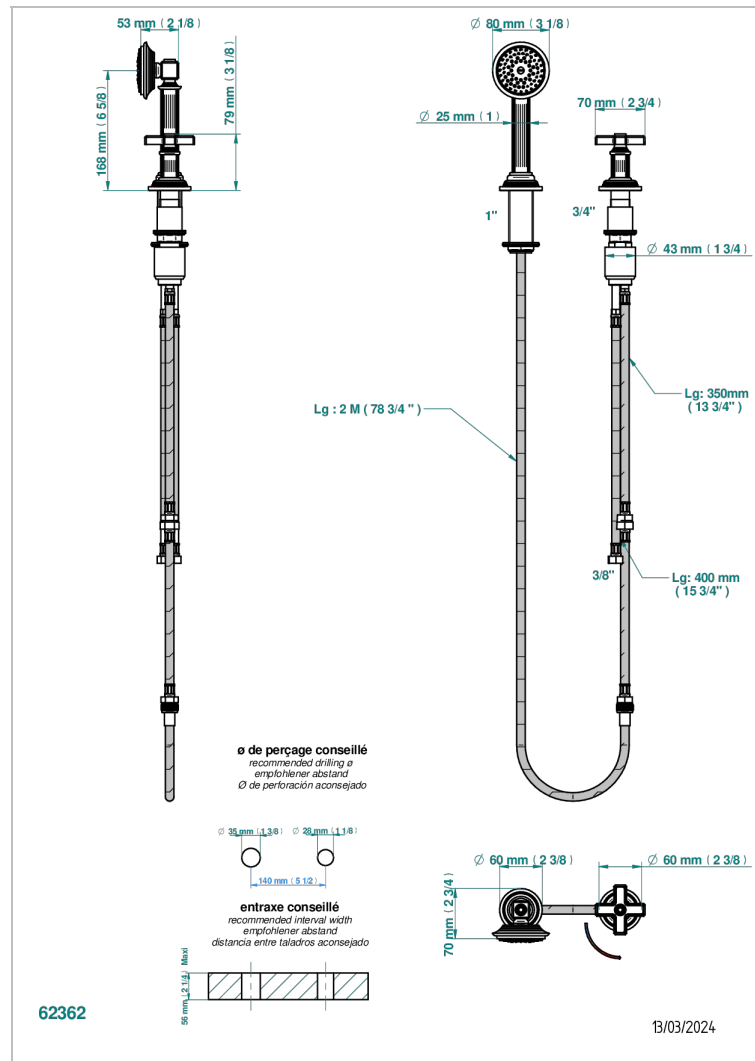

# GRAND CENTRAL BLACK ONYX

U9M-6532/60A

Rim mounted ceramic mixer with handshower with progressive cartridge

## CHARACTERISTIC

- ACS : 22ACCLY009