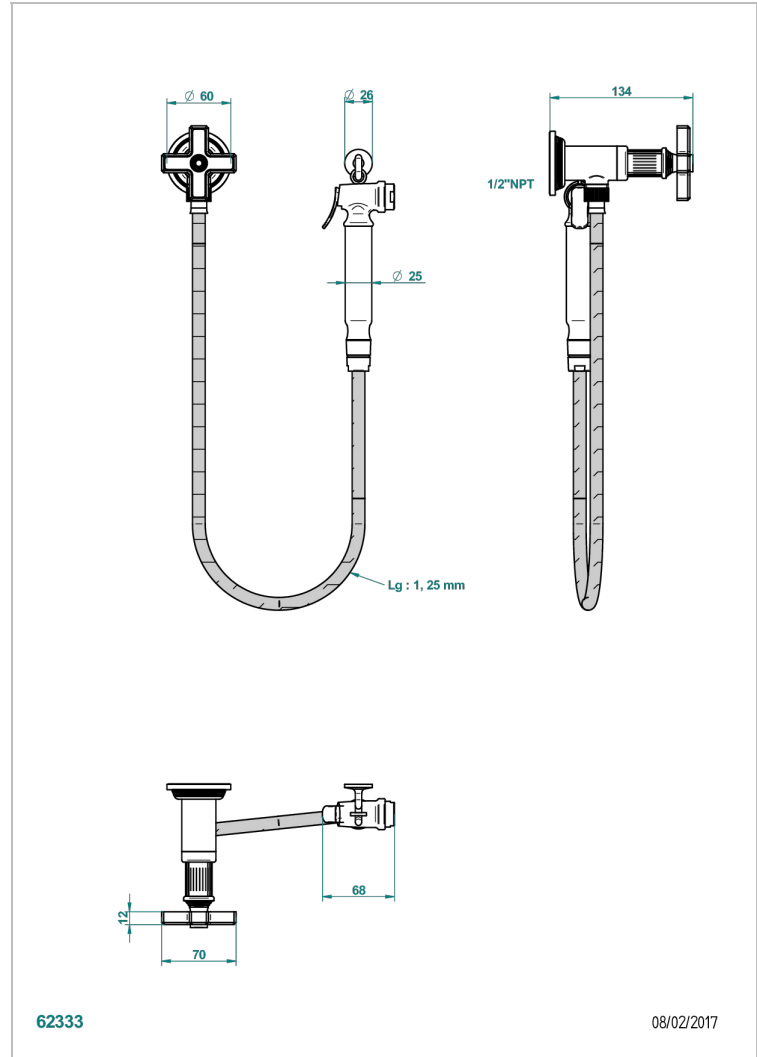

GRAND CENTRAL WHITE ONYX

U9R-5840/8US

Handheld spray bidet with hose, elbow and hook

THG[®]
PARIS

CHARACTERISTIC

- Grand central White Onyx
- Handheld spray bidet with hose, elbow and hook

AVAILABLE FINITIONS

- Chrome polished - A02
- Gold polished - F01
- Nickel polished - B01