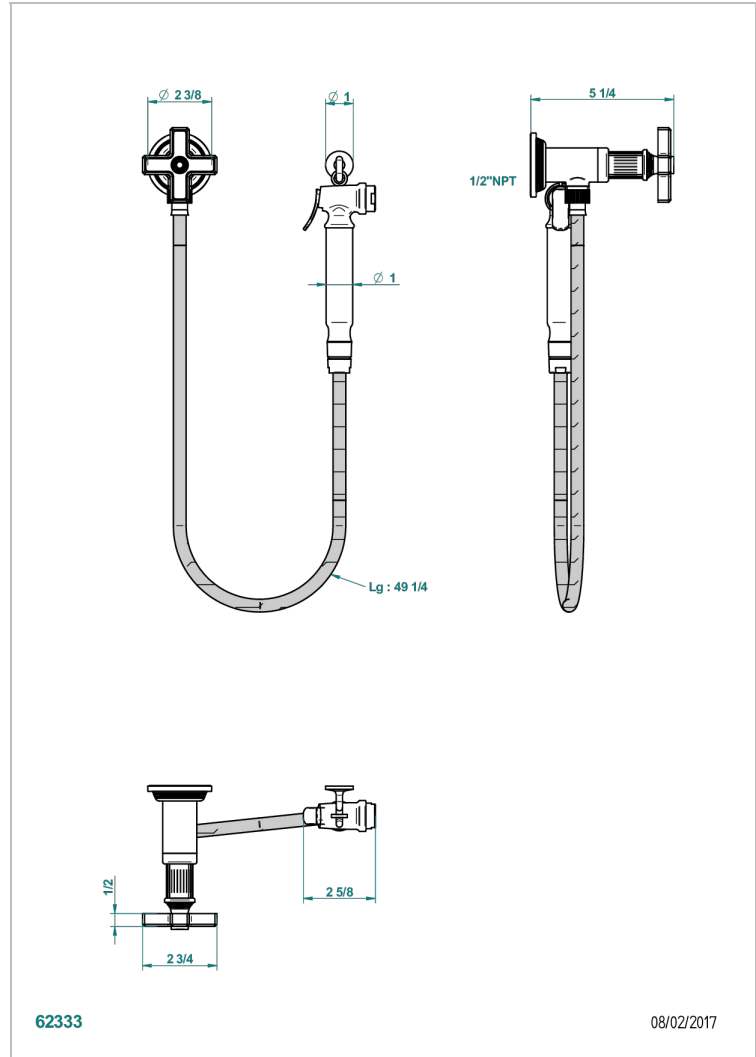

GRAND CENTRAL WHITE ONYX

U9R-5840/8US

Handheld spray bidet with hose, elbow and hook

CHARACTERISTIC

- Grand central White Onyx
- Handheld spray bidet with hose, elbow and hook

AVAILABLE FINITIONS

- Chrome polished - A02
- Gold polished - F01
- Nickel polished - B01