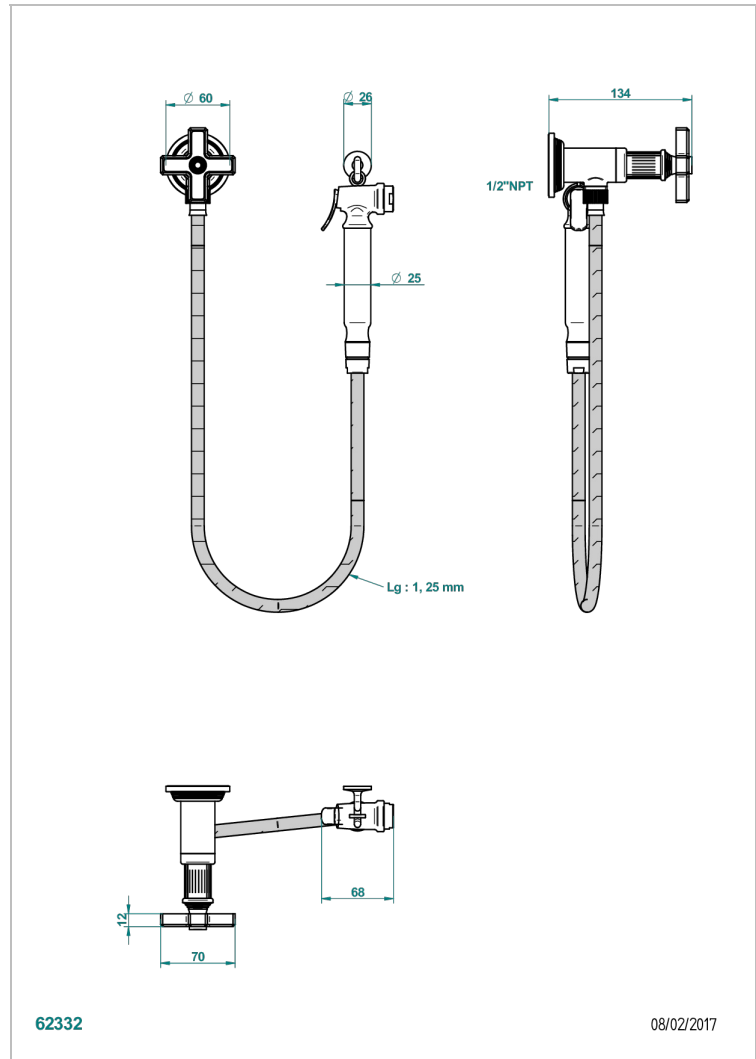

GRAND CENTRAL BLACK ONYX

U9M-5840/8US

Handheld spray bidet with hose, elbow and hook

THG[®]
PARIS

CHARACTERISTIC

- Grand central Black Onyx
- Handheld spray bidet with hose, elbow and hook

AVAILABLE FINITIONS

- Chrome polished - A02
- Gold polished - F01
- Nickel polished - B01