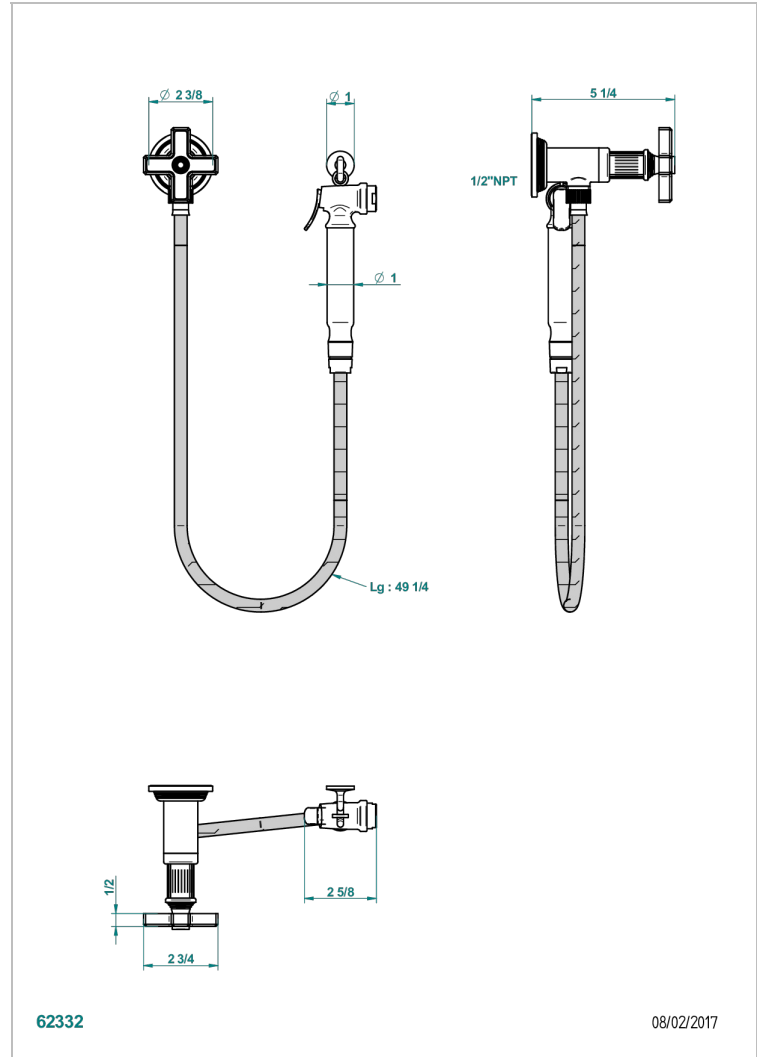

# GRAND CENTRAL BLACK ONYX

U9M-5840/8US

Handheld spray bidet with hose, elbow and hook

THG<sup>®</sup>  
PARIS

## CHARACTERISTIC

- Grand central Black Onyx
- Handheld spray bidet with hose, elbow and hook

## AVAILABLE FINITIONS

Chrome polished - A02  
Gold polished - F01  
Nickel polished - B01