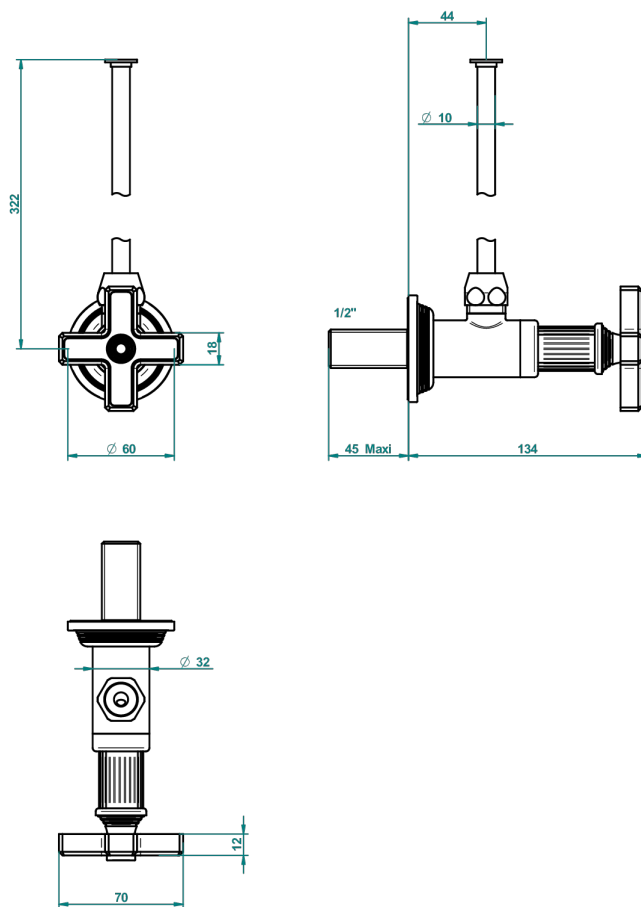

GRAND CENTRAL WHITE ONYX

U9R-181/S

1/2" stylised adjustable stop cock with 30 cm tube

THG[®]
PARIS

62283

06/02/2017

CHARACTERISTIC

- Grand central White Onyx
- 1/2" stylised adjustable stop cock with 30 cm tube