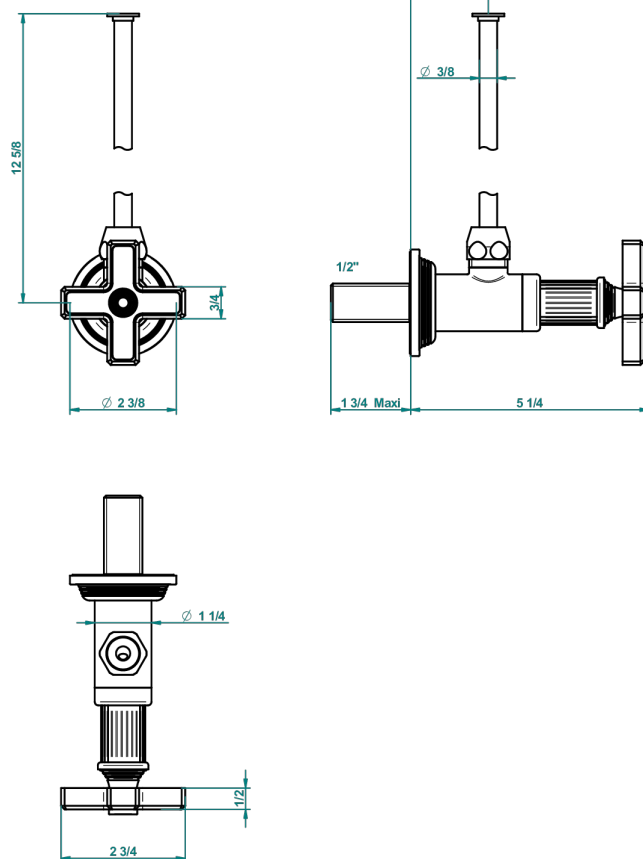

# GRAND CENTRAL WHITE ONYX

U9R-181/S

1/2" stylised adjustable stop cock with 30 cm tube

THG<sup>®</sup>  
PARIS

62283

06/02/2017

## CHARACTERISTIC

- Grand central White Onyx
- 1/2" stylised adjustable stop cock with 30 cm tube