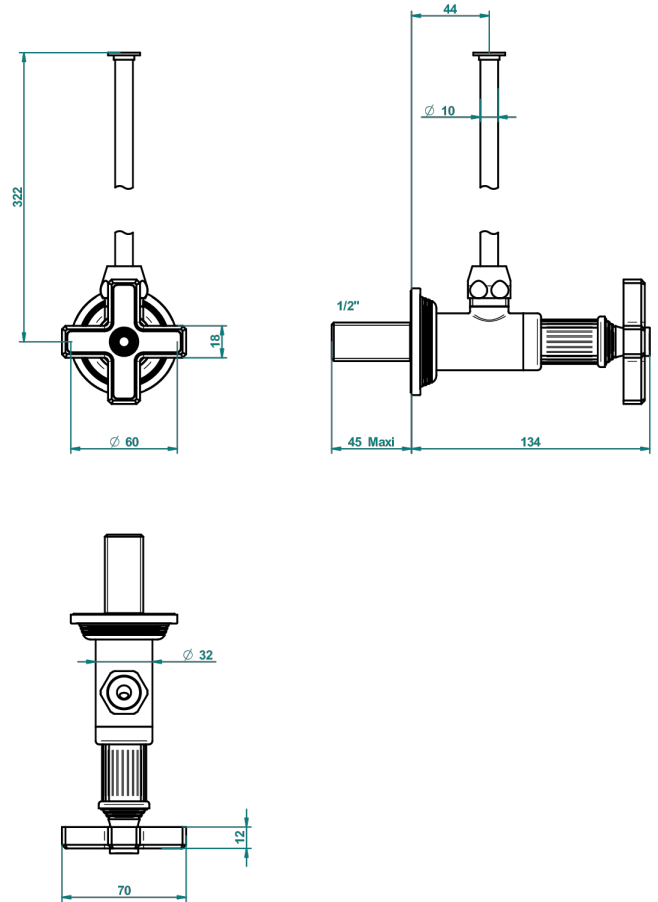

# GRAND CENTRAL BLACK ONYX

U9M-181/S

1/2" stylised adjustable stop cock with 30 cm tube

THG<sup>®</sup>  
PARIS

62282

06/02/2017

## CHARACTERISTIC

- Grand central Black Onyx
- 1/2" stylised adjustable stop cock with 30 cm tube