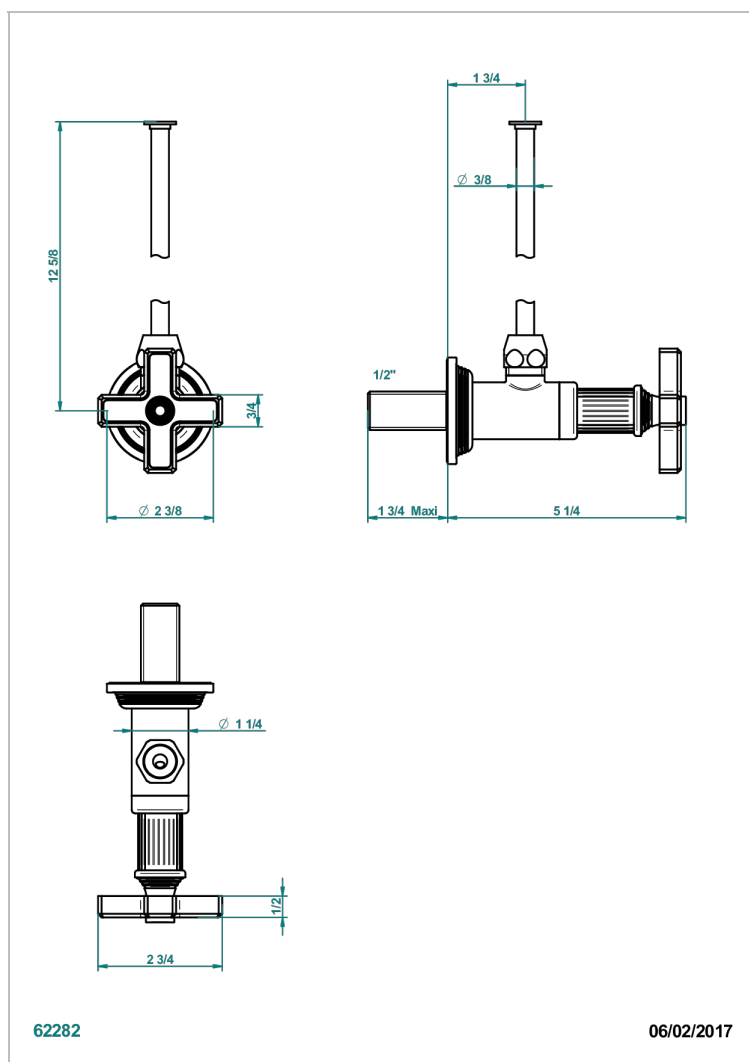

# GRAND CENTRAL BLACK ONYX

U9M-181/S

THG<sup>®</sup>  
PARIS

1/2" stylised adjustable stop cock with 30 cm tube

## CHARACTERISTIC

- Grand central Black Onyx
- 1/2" stylised adjustable stop cock with 30 cm tube