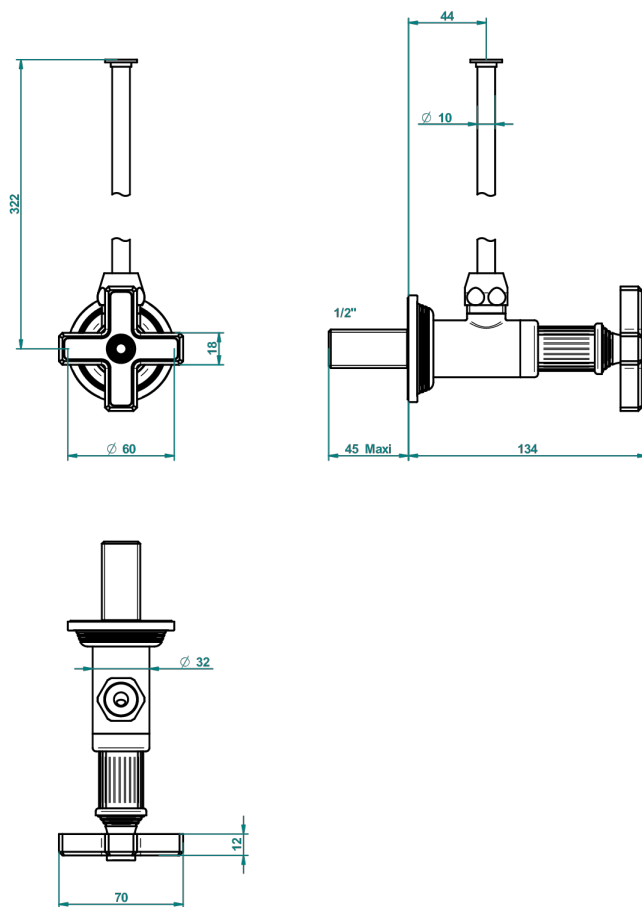

GRAND CENTRAL BLACK ONYX

U9M-181/S

1/2" stylised adjustable stop cock with 30 cm tube

THG[®]
PARIS

62282

06/02/2017

CHARACTERISTIC

- Grand central Black Onyx
- 1/2" stylised adjustable stop cock with 30 cm tube