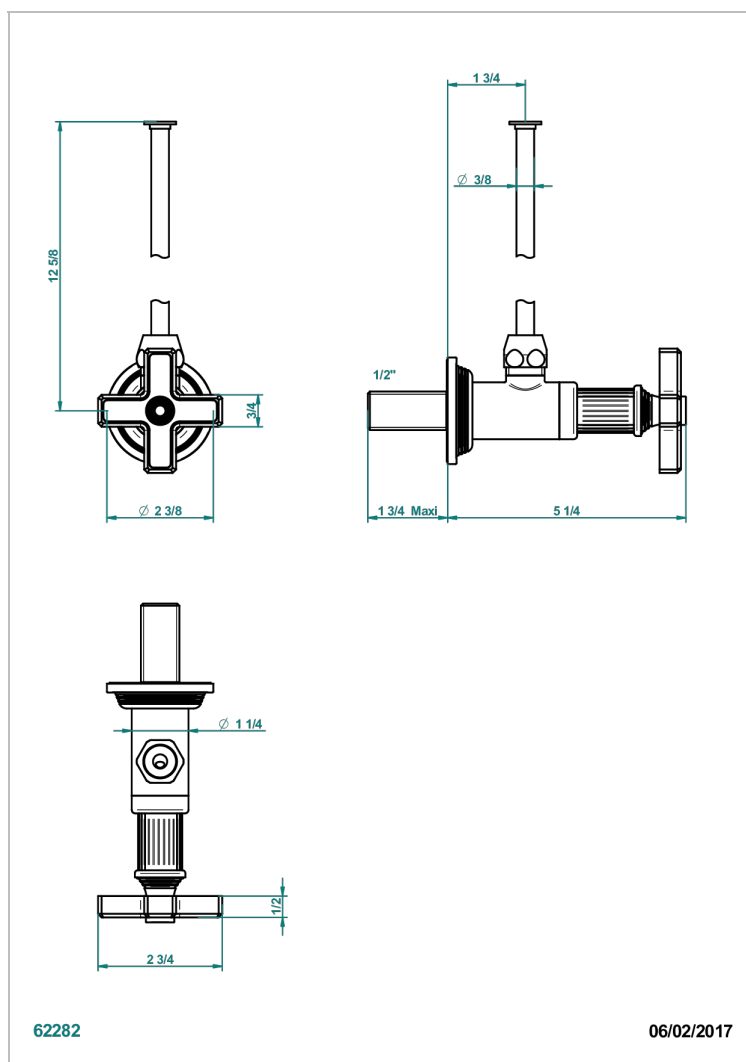

GRAND CENTRAL BLACK ONYX

U9M-181/S

THG[®]
PARIS

1/2" stylised adjustable stop cock with 30 cm tube

CHARACTERISTIC

- Grand central Black Onyx
- 1/2" stylised adjustable stop cock with 30 cm tube

AVAILABLE FINITIONS