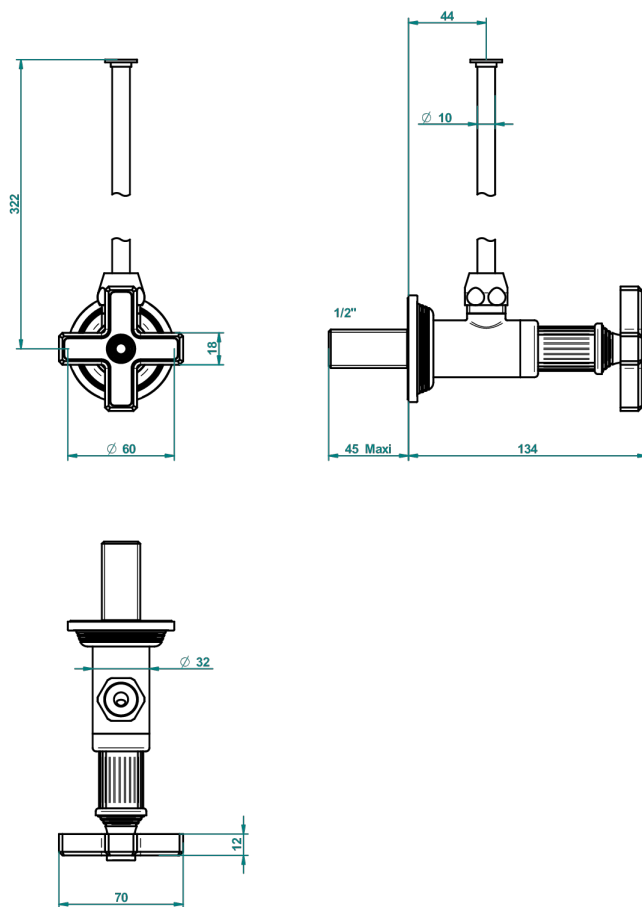

# GRAND CENTRAL BLACK ONYX

U9M-181/S

1/2" stylised adjustable stop cock with 30 cm tube

THG<sup>®</sup>  
PARIS

62282

06/02/2017

## CHARACTERISTIC

- Grand central Black Onyx
- 1/2" stylised adjustable stop cock with 30 cm tube