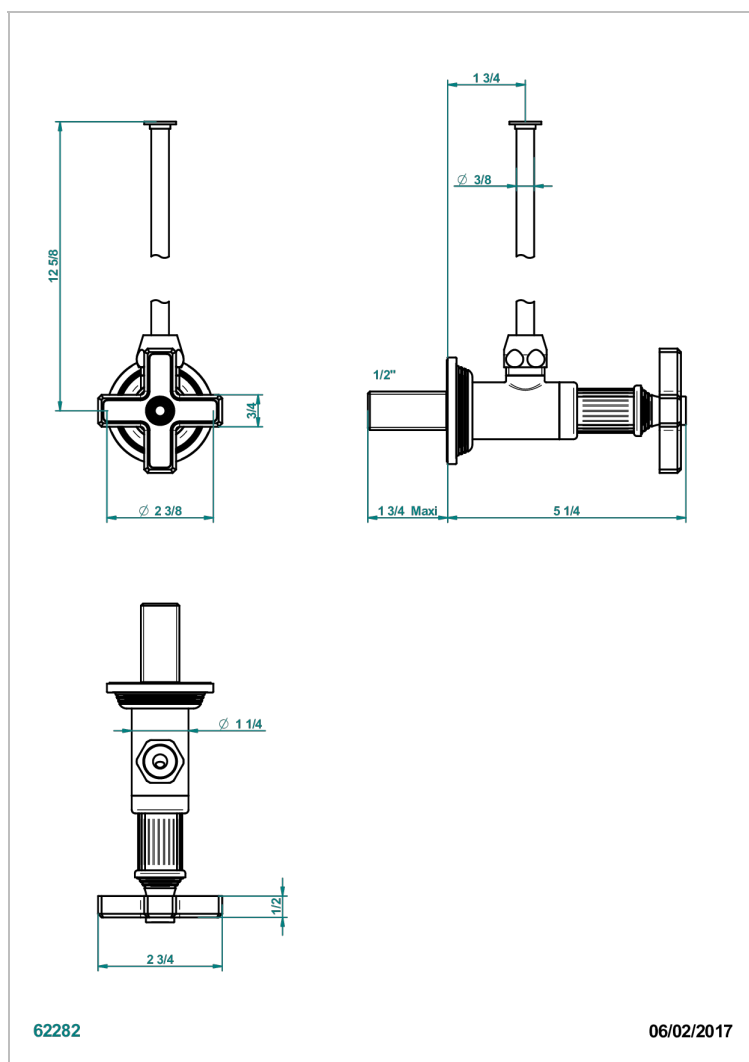

GRAND CENTRAL BLACK ONYX

U9M-181/S

THG[®]
PARIS

1/2" stylised adjustable stop cock with 30 cm tube

CHARACTERISTIC

- Grand central Black Onyx
- 1/2" stylised adjustable stop cock with 30 cm tube

AVAILABLE FINITIONS