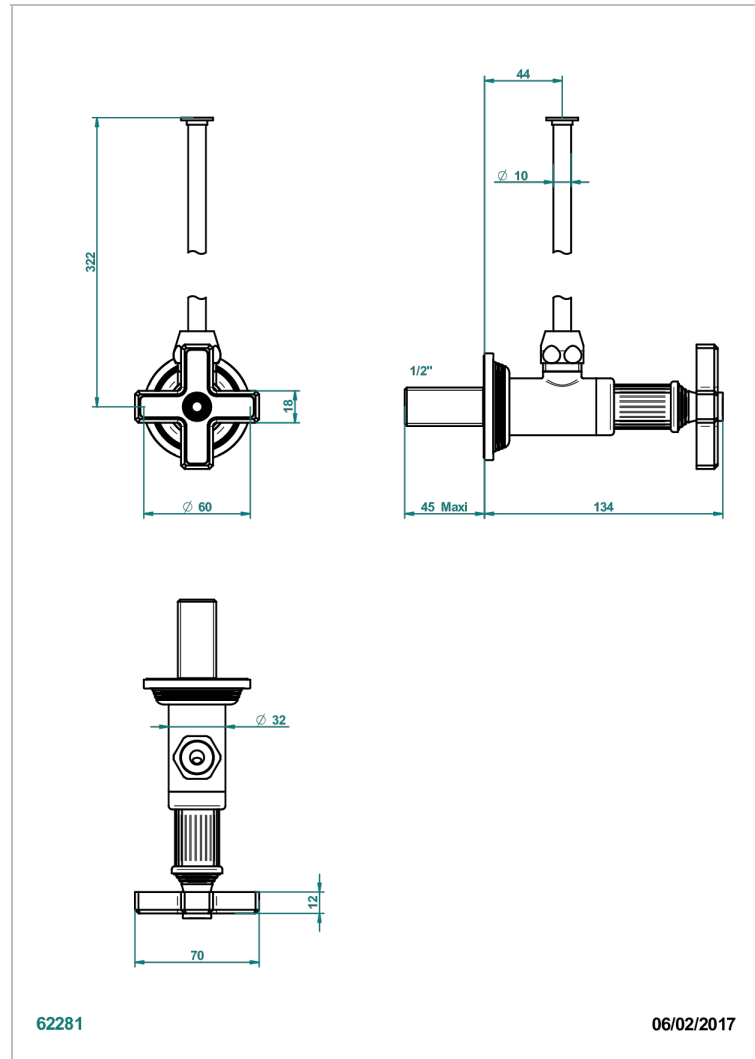

# GRAND CENTRAL METAL

U9K-181/S

1/2" stylised adjustable stop cock with 30 cm tube

THG<sup>®</sup>  
PARIS

## CHARACTERISTIC

- Grand central Metal
- 1/2" stylised adjustable stop cock with 30 cm tube