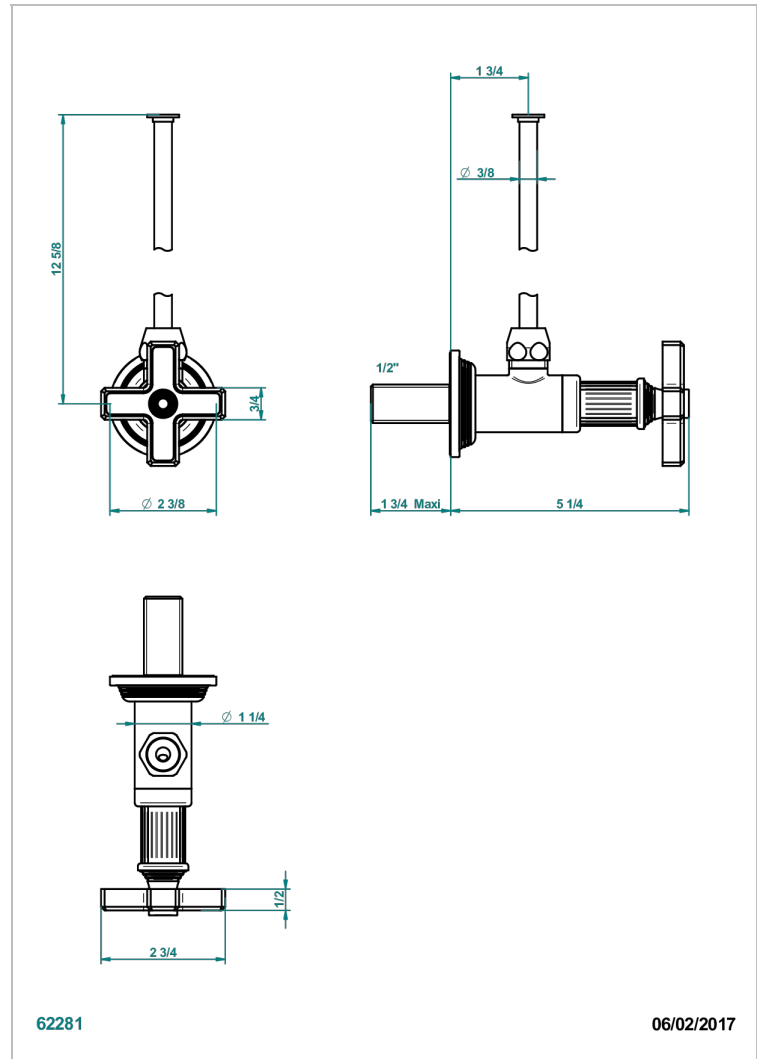

GRAND CENTRAL METAL

U9K-181/S

1/2" stylised adjustable stop cock with 30 cm tube

CHARACTERISTIC

- Grand central Metal
- 1/2" stylised adjustable stop cock with 30 cm tube

AVAILABLE FINITIONS

Antique nickel - H28
Black ceram - D30
Blush PVD - H62
Brass color PVD - H49
Brown bronze color PVD - F33
Gold color PVD - H52