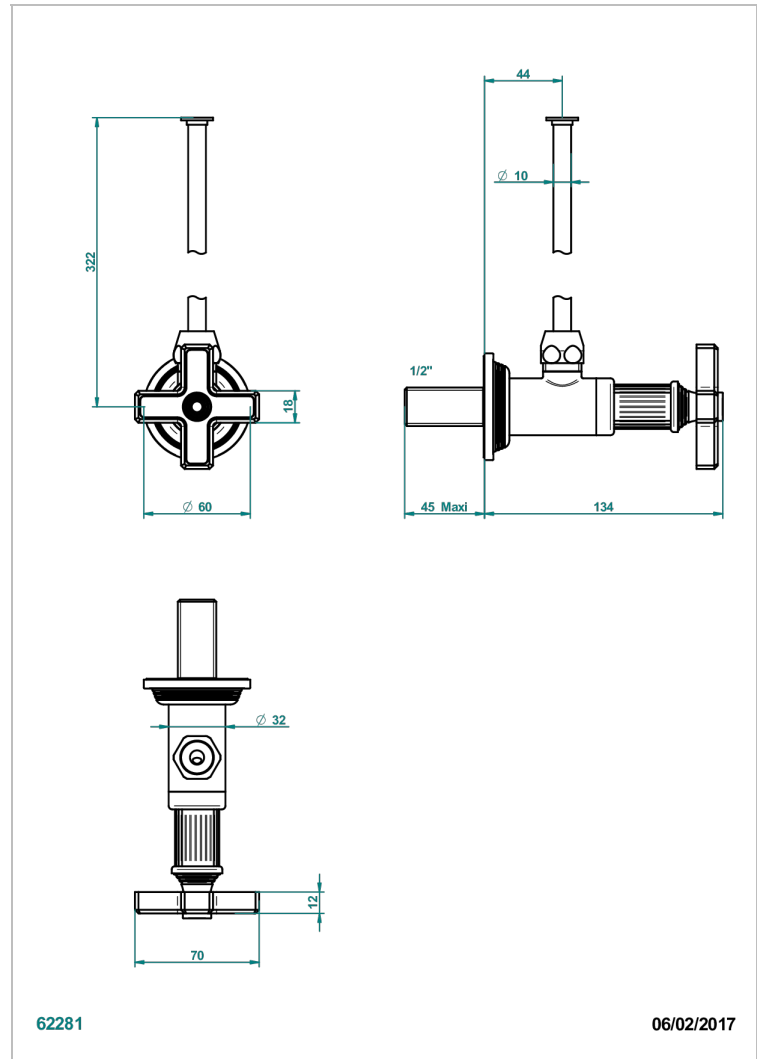

# GRAND CENTRAL METAL

U9K-181/S

1/2" stylised adjustable stop cock with 30 cm tube

THG<sup>®</sup>  
PARIS

## CHARACTERISTIC

- Grand central Metal
- 1/2" stylised adjustable stop cock with 30 cm tube