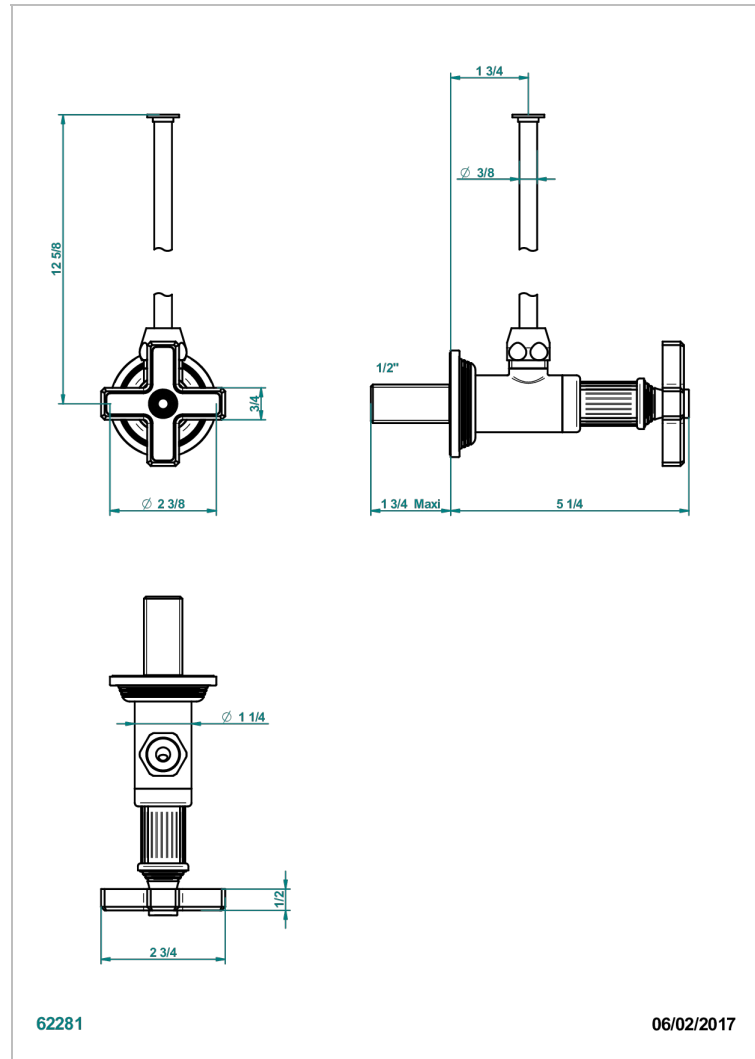

GRAND CENTRAL METAL

U9K-181/S

1/2" stylised adjustable stop cock with 30 cm tube

CHARACTERISTIC

- Grand central Metal
- 1/2" stylised adjustable stop cock with 30 cm tube

AVAILABLE FINITIONS

Antique nickel - H28
Black ceram - D30
Blush PVD - H62
Brass color PVD - H49
Brown bronze color PVD - F33
Gold color PVD - H52