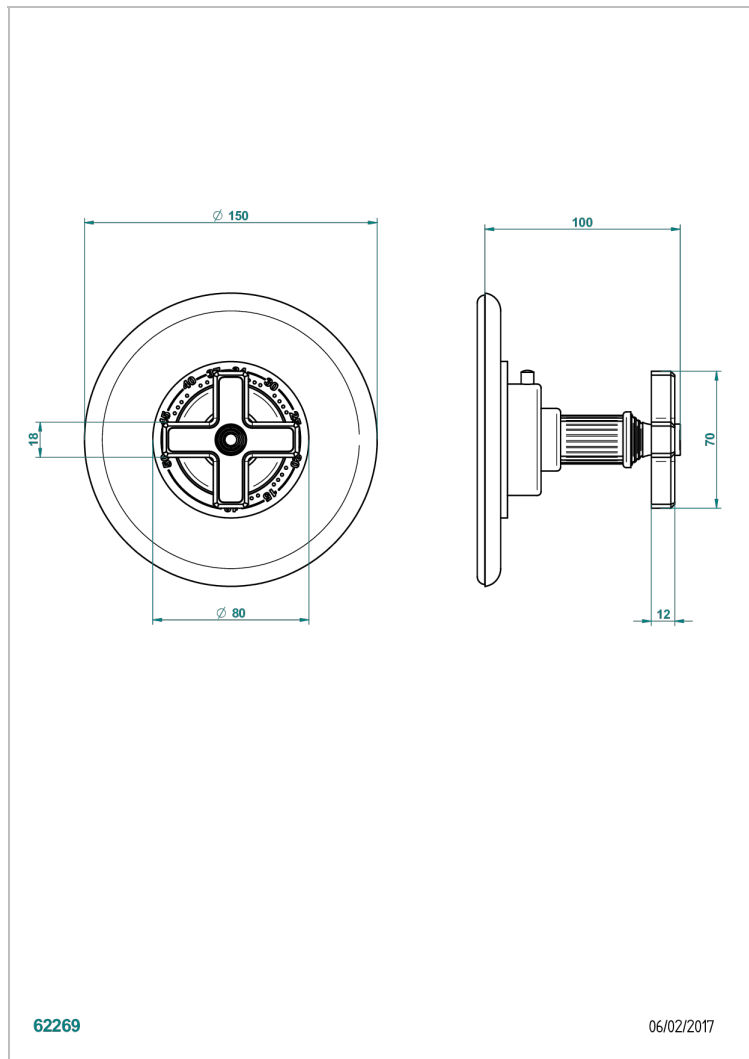

GRAND CENTRAL WHITE ONYX

U9R-15EN16US

Trim plate and handle for eurotherm valve 8200/us & 8300/us

THG[®]
PARIS

CHARACTERISTIC

- Grand central White Onyx
- Trim plate and handle for eurotherm valve 8200/us & 8300/us