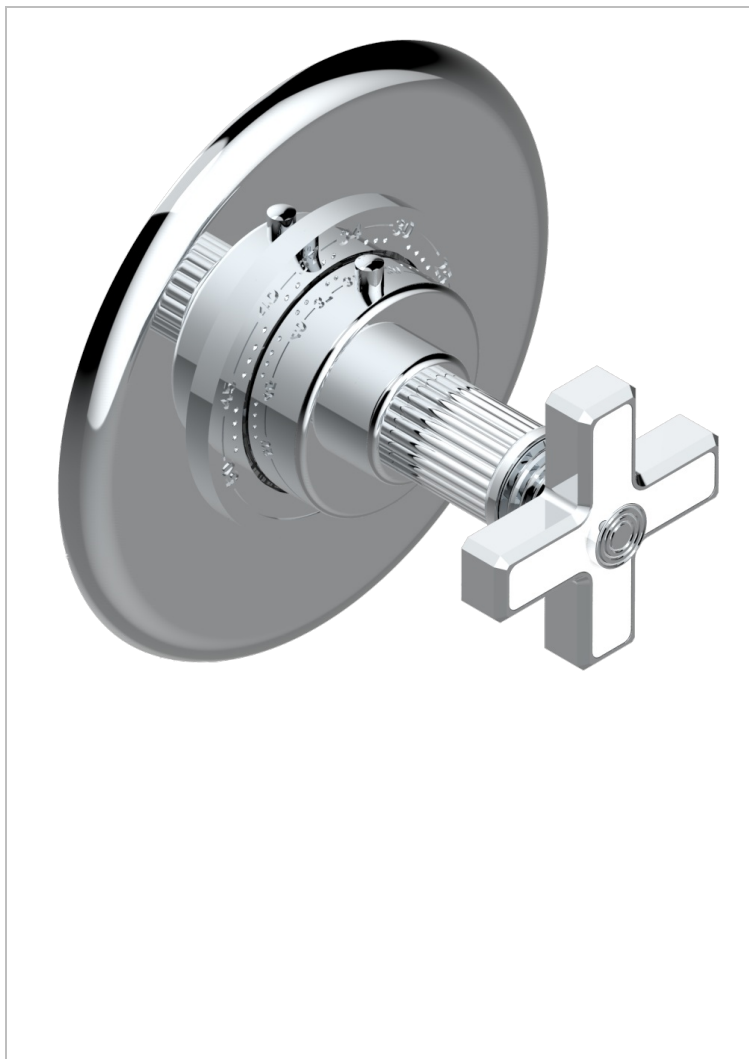

GRAND CENTRAL WHITE ONYX

U9R-15EN16US

Trim plate and handle for eurotherm valve 8200/us & 8300/us

THG[®]
PARIS

CHARACTERISTIC

- Grand central White Onyx
- Trim plate and handle for eurotherm valve 8200/us & 8300/us

AVAILABLE FINITIONS

Black ceram - D30
Blush PVD - H62
Brass color PVD - H49
Brown bronze color PVD - F33
Chrome polished - A02
Copper antique matt, coated - H07

Gold color PVD - H52
Gold mat - F07
Gold polished - F01
Graphite PVD - H64
Light coated bronze - D01
Matt Umber PVD - H67