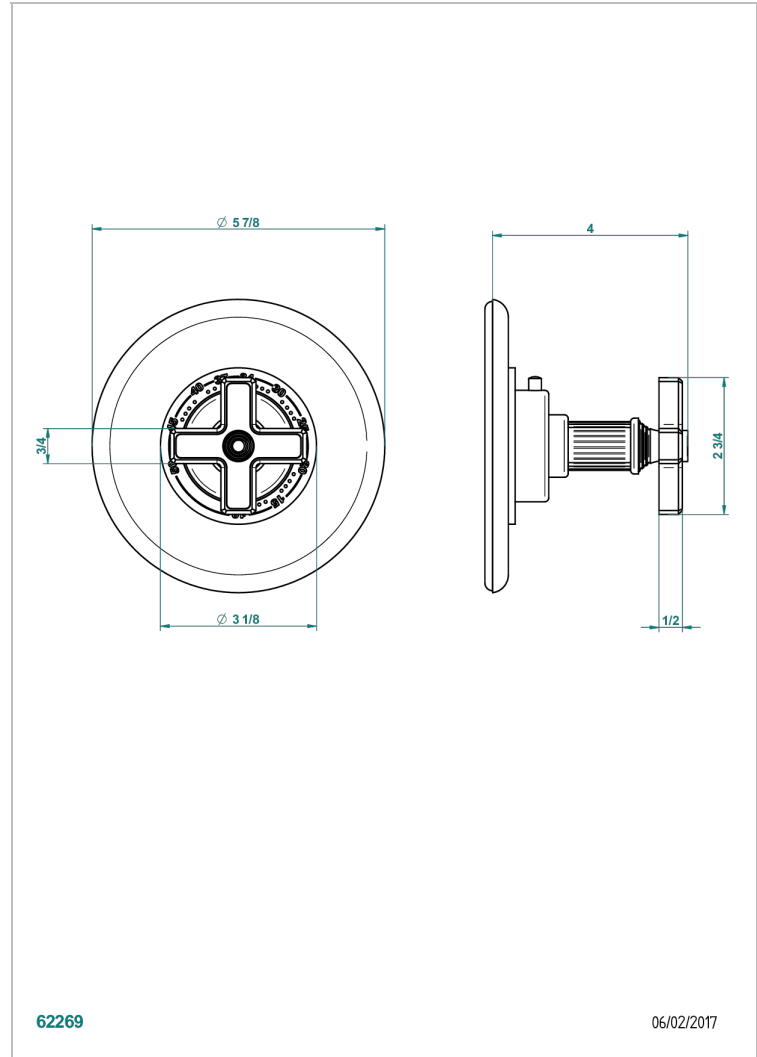

GRAND CENTRAL WHITE ONYX

U9R-15EN16US

Trim plate and handle for eurotherm valve 8200/us & 8300/us

THG[®]
PARIS

CHARACTERISTIC

- Grand central White Onyx
- Trim plate and handle for eurotherm valve 8200/us & 8300/us