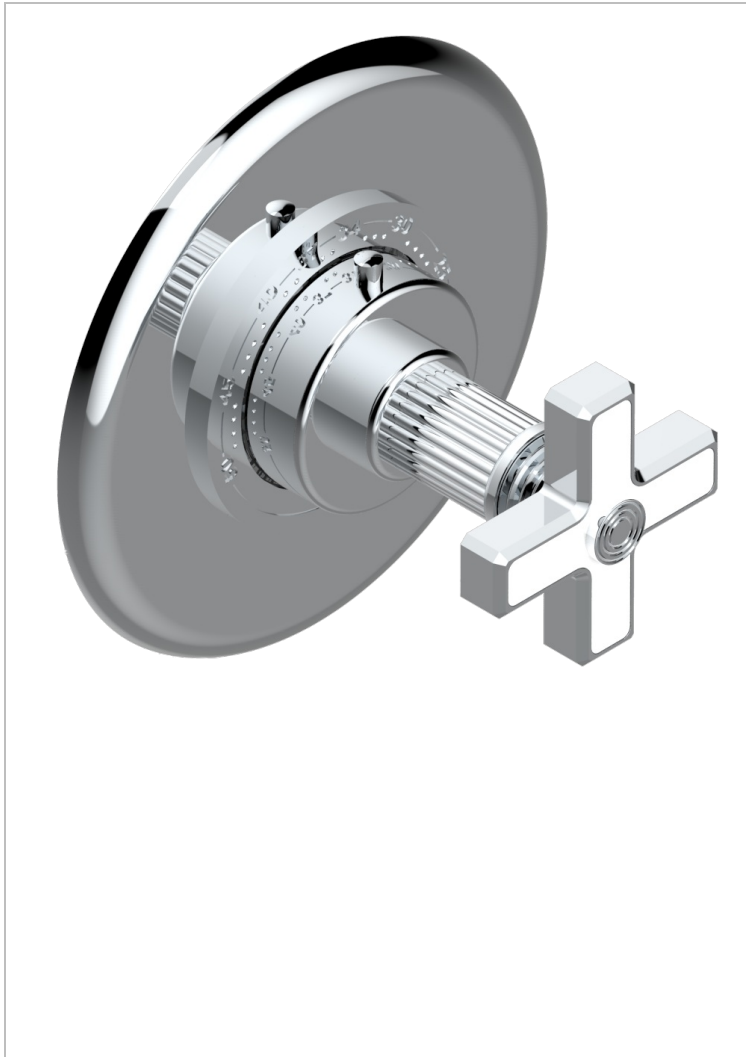

GRAND CENTRAL WHITE ONYX

U9R-15EN16US

Trim plate and handle for eurotherm valve 8200/us & 8300/us

THG[®]
PARIS

CHARACTERISTIC

- Grand central White Onyx
- Trim plate and handle for eurotherm valve 8200/us & 8300/us

AVAILABLE FINITIONS

Black ceram - D30
Blush PVD - H62
Brass color PVD - H49
Brown bronze color PVD - F33
Chrome polished - A02
Copper antique matt, coated - H07

Gold color PVD - H52
Gold mat - F07
Gold polished - F01
Graphite PVD - H64
Light coated bronze - D01
Matt Umber PVD - H67