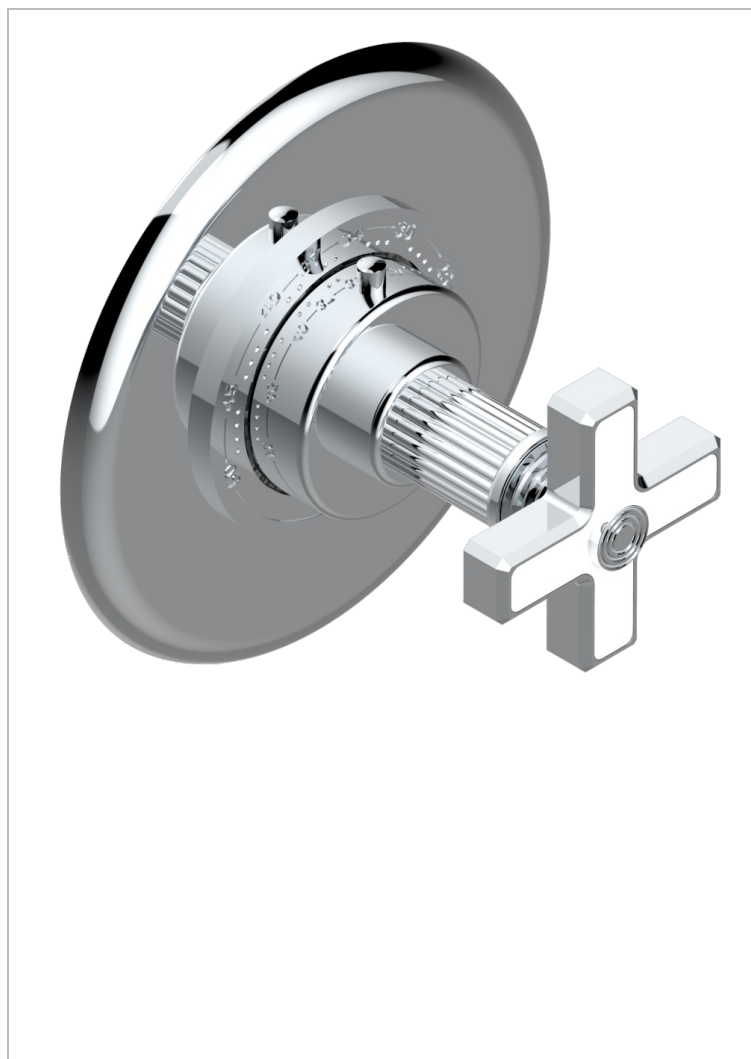

# GRAND CENTRAL WHITE ONYX

U9R-15EN16EM

Trim plate and handle for eurotherm valve 8200/us & 8300/us

THG<sup>®</sup>  
PARIS

## CHARACTERISTIC

- Grand central White Onyx
- Trim plate and handle for eurotherm valve 8200/us & 8300/us