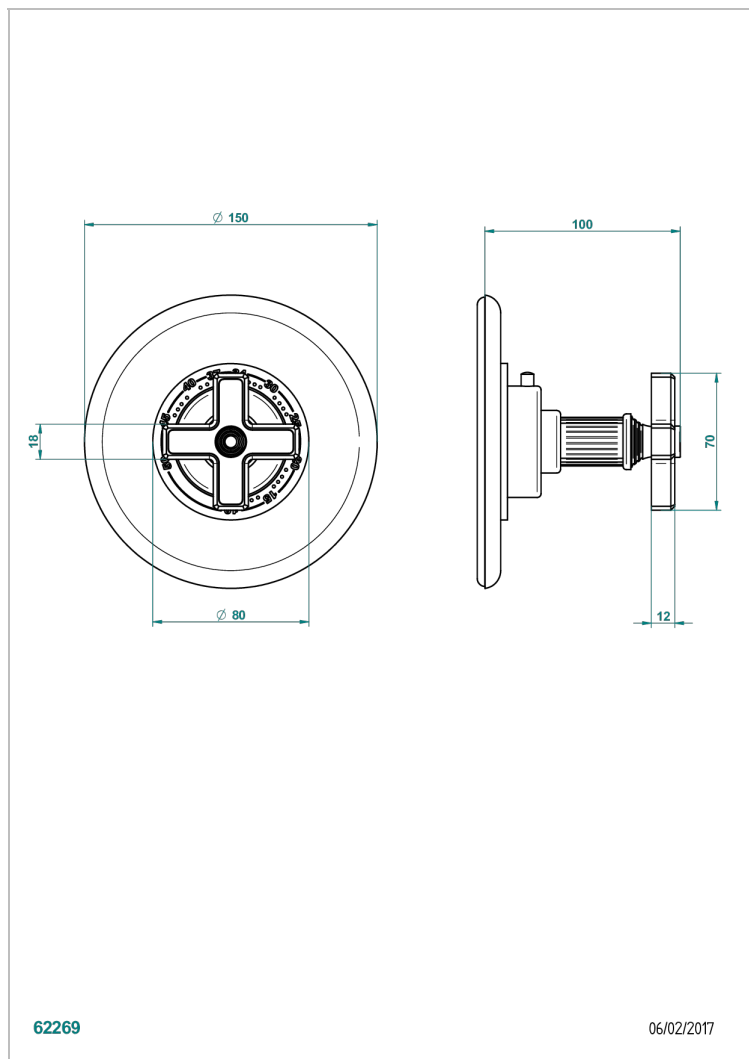

# GRAND CENTRAL WHITE ONYX

U9R-15EN16EM

Trim plate and handle for eurotherm valve 8200/us & 8300/us

THG<sup>®</sup>  
PARIS

## CHARACTERISTIC

- Grand central White Onyx
- Trim plate and handle for eurotherm valve 8200/us & 8300/us