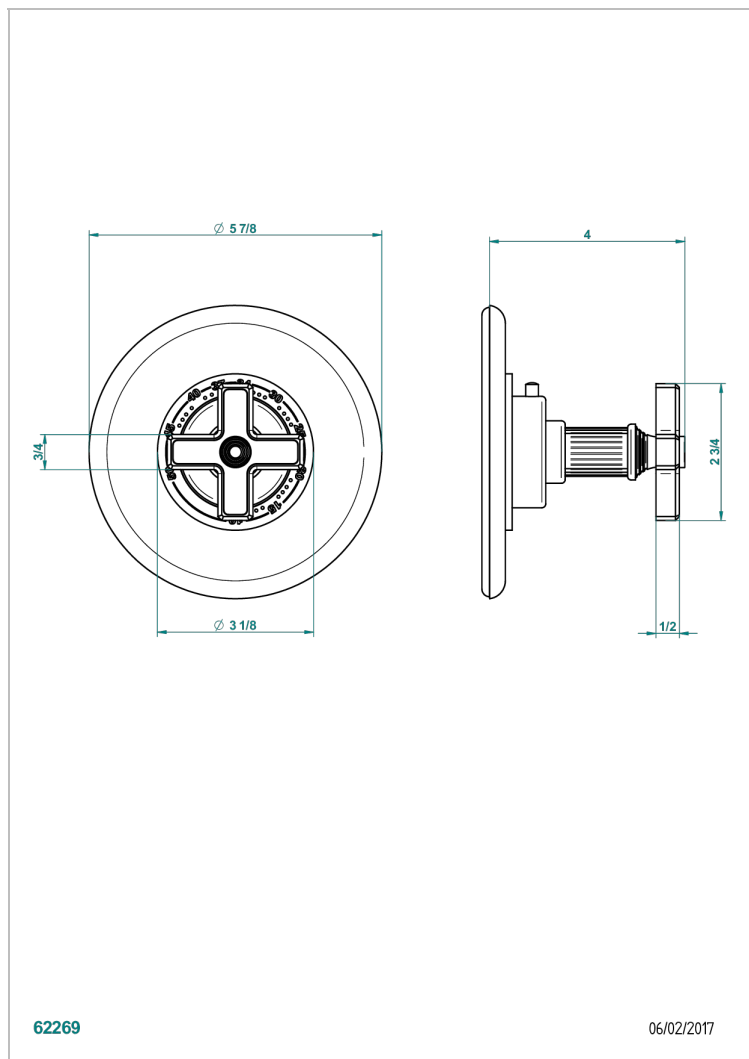

GRAND CENTRAL WHITE ONYX

U9R-15EN16EM

Trim plate and handle for eurotherm valve 8200/us & 8300/us

THG[®]
PARIS

CHARACTERISTIC

- Grand central White Onyx
- Trim plate and handle for eurotherm valve 8200/us & 8300/us