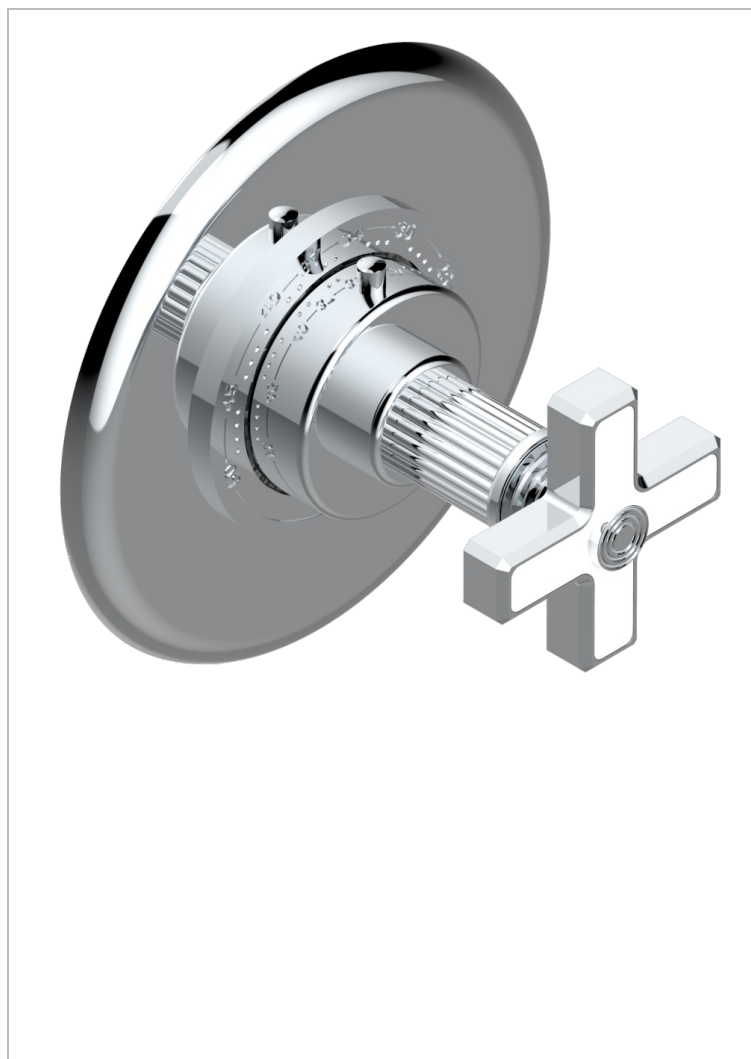

GRAND CENTRAL WHITE ONYX

U9R-15EN16EM

Trim plate and handle for eurotherm valve 8200/us & 8300/us

THG[®]
PARIS

CHARACTERISTIC

- Grand central White Onyx
- Trim plate and handle for eurotherm valve 8200/us & 8300/us

AVAILABLE FINITIONS

Black ceram - D30
Blush PVD - H62
Brass color PVD - H49
Brown bronze color PVD - F33
Chrome polished - A02
Copper antique matt, coated - H07

Gold color PVD - H52
Gold mat - F07
Gold polished - F01
Graphite PVD - H64
Light coated bronze - D01
Matt Umber PVD - H67