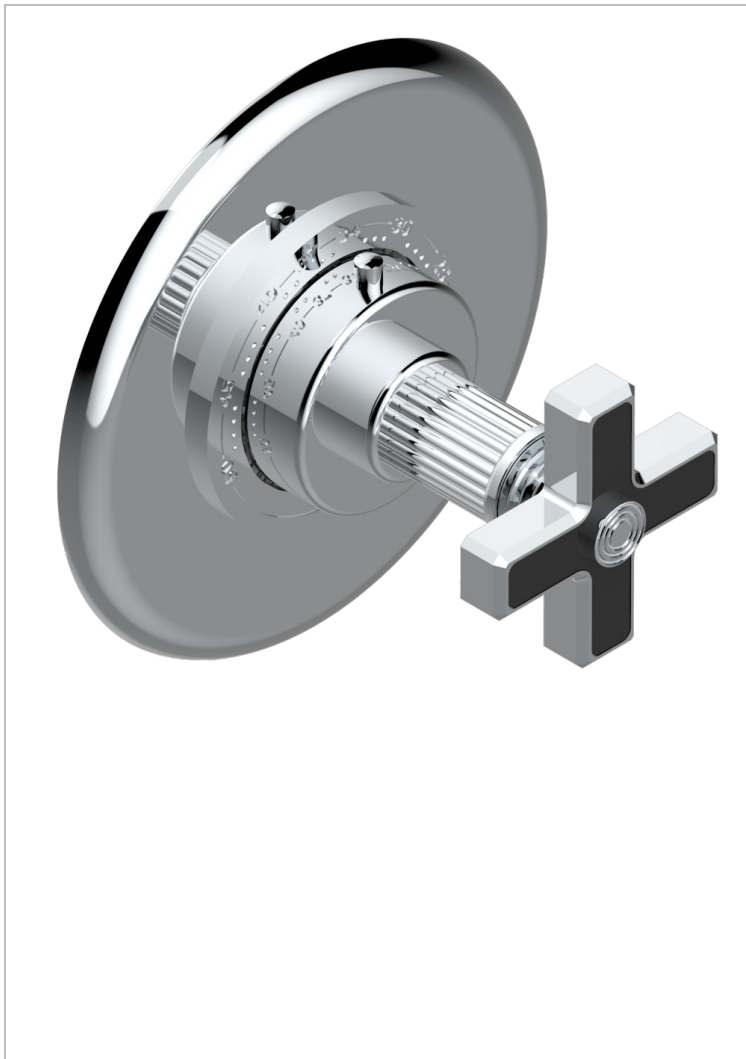

GRAND CENTRAL BLACK ONYX

U9M-15EN16US

Trim plate and handle for eurotherm valve 8200/us & 8300/us

THG[®]
PARIS

CHARACTERISTIC

- Grand central Black Onyx
- Trim plate and handle for eurotherm valve 8200/us & 8300/us

AVAILABLE FINITIONS

Black ceram - D30
Blush PVD - H62
Brass color PVD - H49
Brown bronze color PVD - F33
Chrome polished - A02
Copper antique matt, coated - H07

Gold color PVD - H52
Gold mat - F07
Gold polished - F01
Graphite PVD - H64
Light coated bronze - D01
Matt Umber PVD - H67