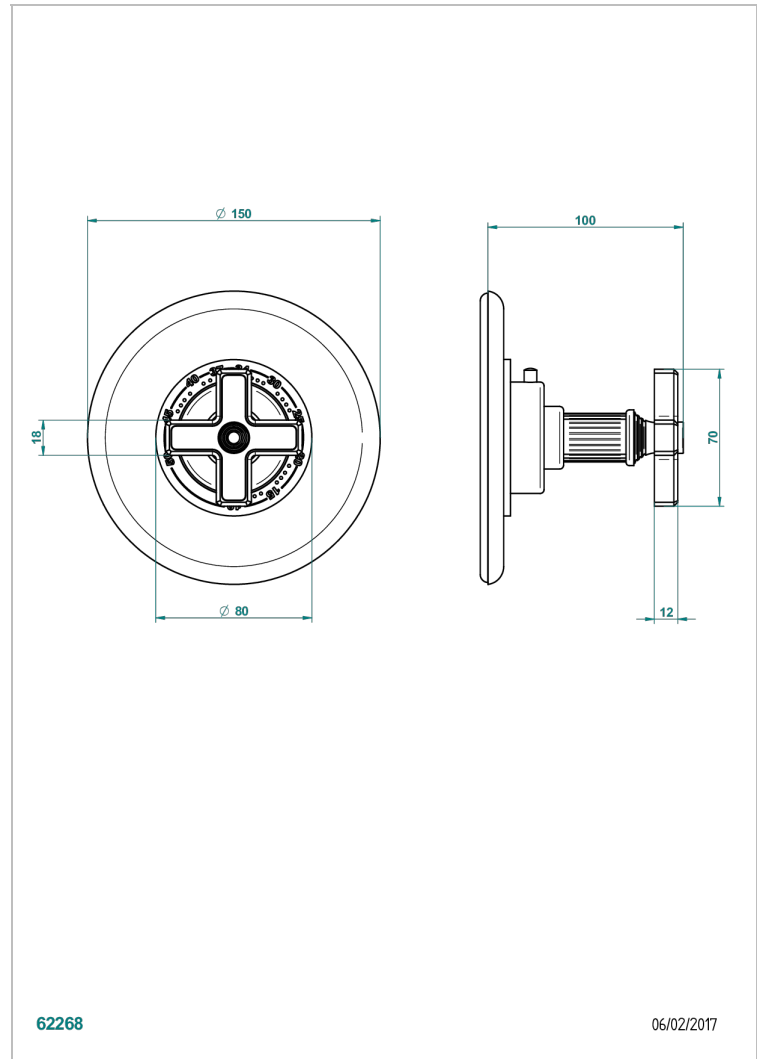

GRAND CENTRAL BLACK ONYX

U9M-15EN16US

Trim plate and handle for eurotherm valve 8200/us & 8300/us

THG[®]
PARIS

CHARACTERISTIC

- Grand central Black Onyx
- Trim plate and handle for eurotherm valve 8200/us & 8300/us