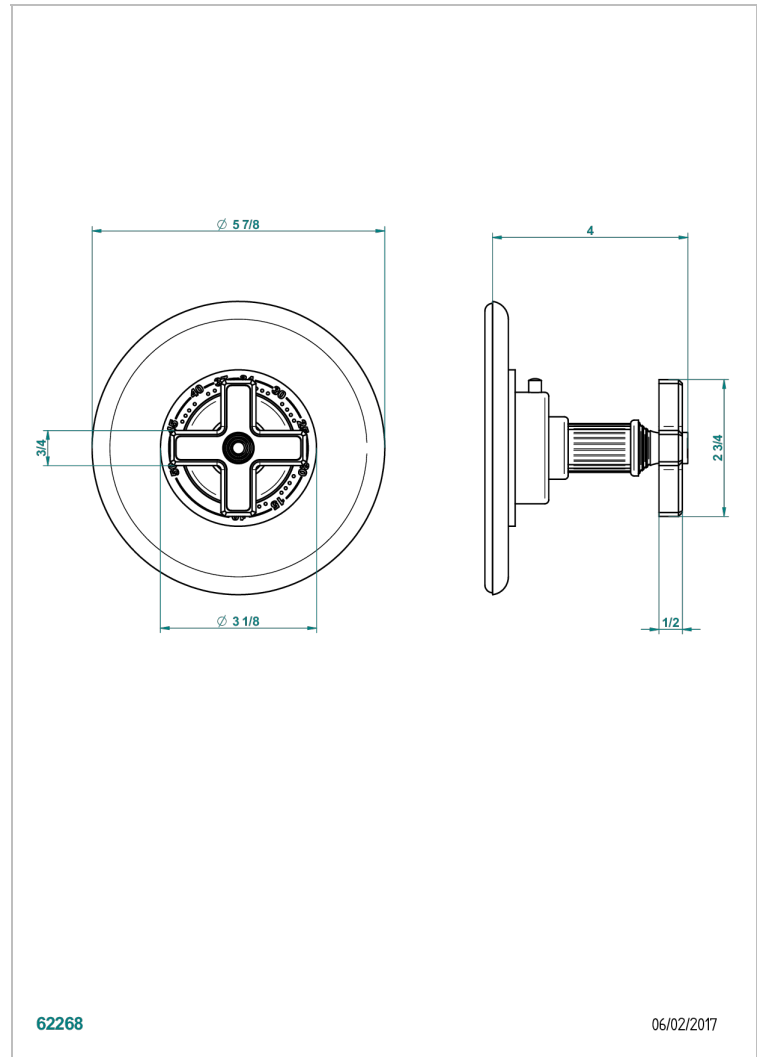

GRAND CENTRAL BLACK ONYX

U9M-15EN16US

Trim plate and handle for eurotherm valve 8200/us & 8300/us

THG[®]
PARIS

CHARACTERISTIC

- Grand central Black Onyx
- Trim plate and handle for eurotherm valve 8200/us & 8300/us