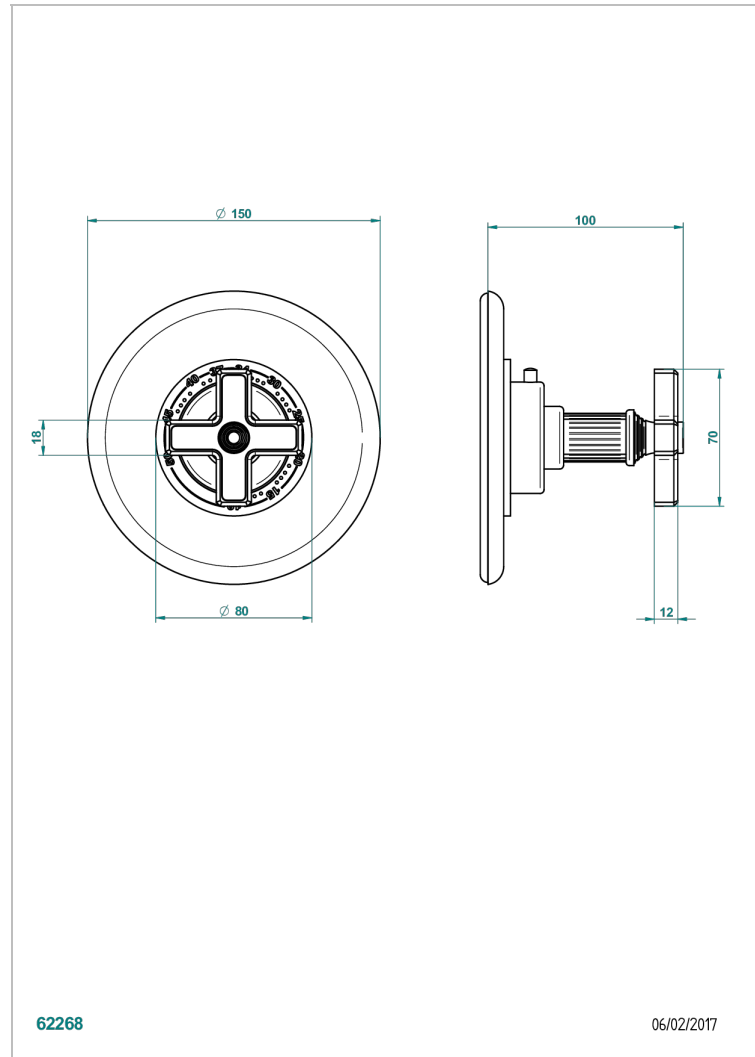

GRAND CENTRAL BLACK ONYX

U9M-15EN16EM

Trim plate and handle for eurotherm valve 8200/us & 8300/us

THG[®]
PARIS

CHARACTERISTIC

- Grand central Black Onyx
- Trim plate and handle for eurotherm valve 8200/us & 8300/us