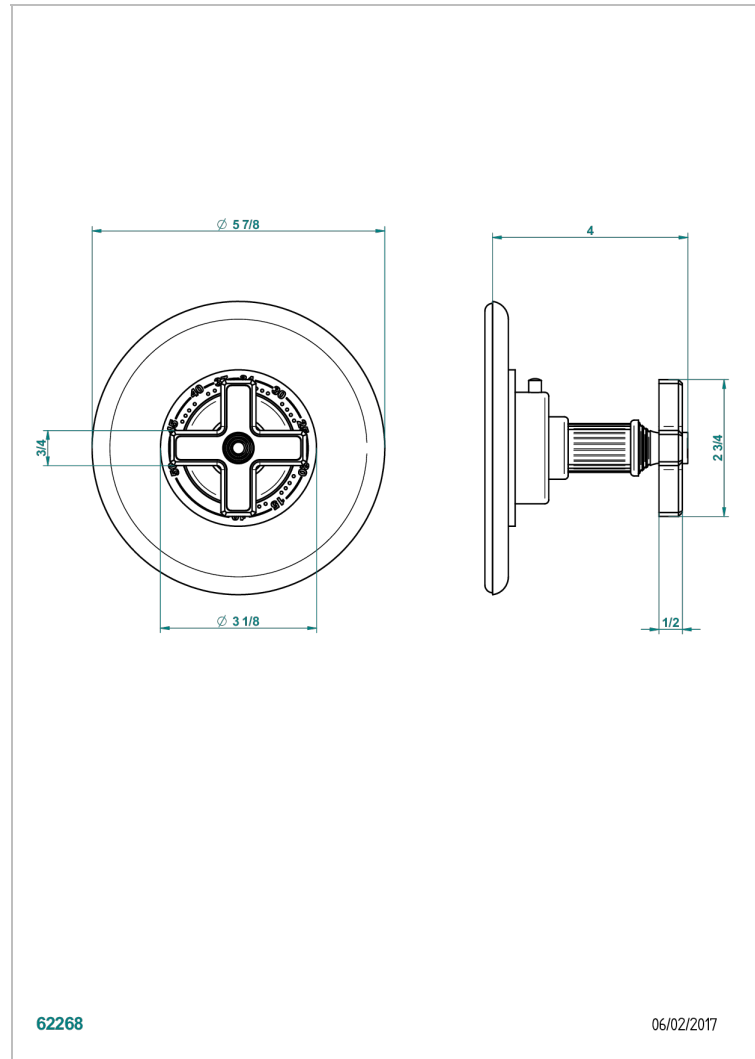

# GRAND CENTRAL BLACK ONYX

U9M-15EN16EM

Trim plate and handle for eurotherm valve 8200/us & 8300/us

THG<sup>®</sup>  
PARIS

## CHARACTERISTIC

- Grand central Black Onyx
- Trim plate and handle for eurotherm valve 8200/us & 8300/us