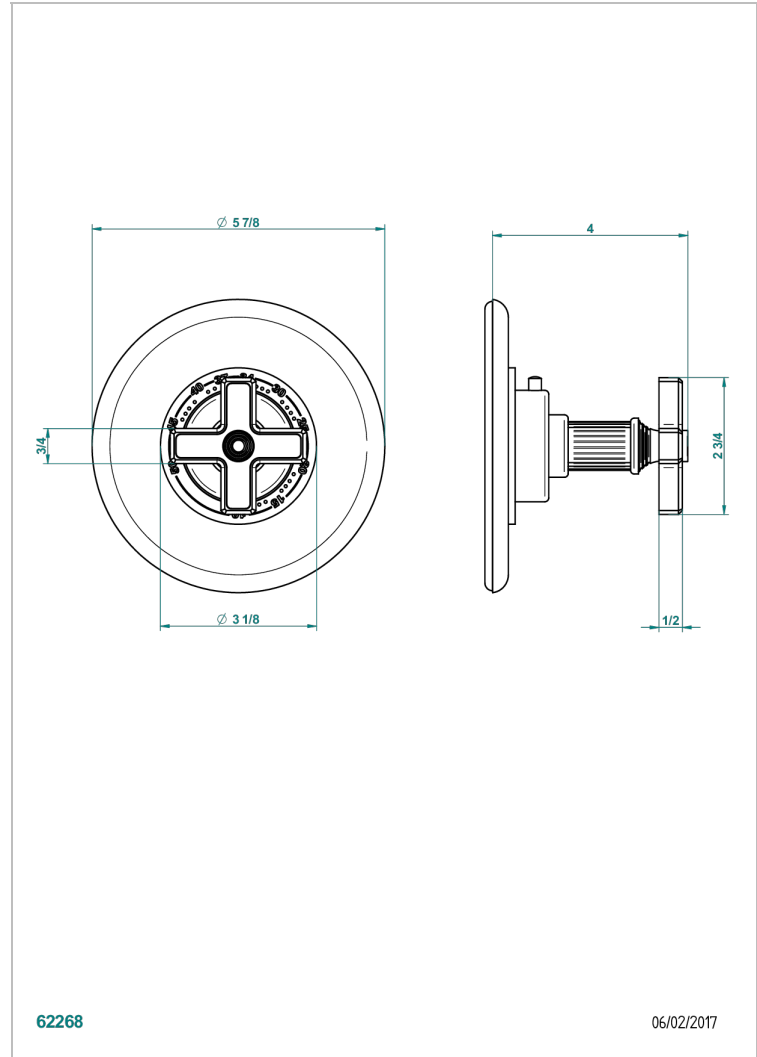

GRAND CENTRAL BLACK ONYX

U9M-15EN16EM

Trim for Eurotherm thermostat n° 8105N, 8200N, 8300

THG[®]
PARIS

CHARACTERISTIC

- Grand central Black Onyx
- Trim for Eurotherm thermostat n° 8105N, 8200N, 8300

RELATED SKU'S

- Ref. G00-8105N 1/2" Eurotherm thermostat, 40 l/min with wax cartridge
- Ref. G00-8200N 3/4" Eurotherm thermostat, 80 l/min

AVAILABLE FINITIONS

Antique nickel - H28
Black ceram - D30
Blush PVD - H62
Brass color PVD - H49
Brown bronze color PVD - F33
Gold color PVD - H52