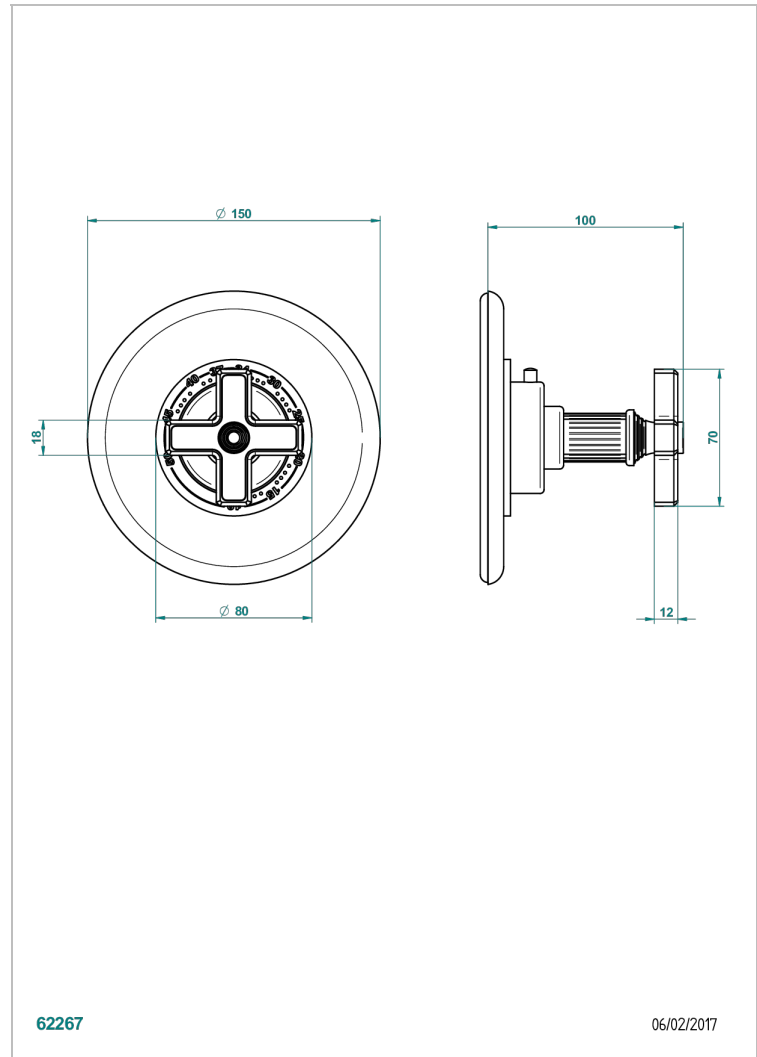

GRAND CENTRAL METAL

U9K-15EN16US

Trim plate and handle for eurotherm valve

THG[®]
PARIS

62267

06/02/2017

CARACTERÍSTICAS

- Grand central Metal
- Trim plate and handle for eurotherm valve