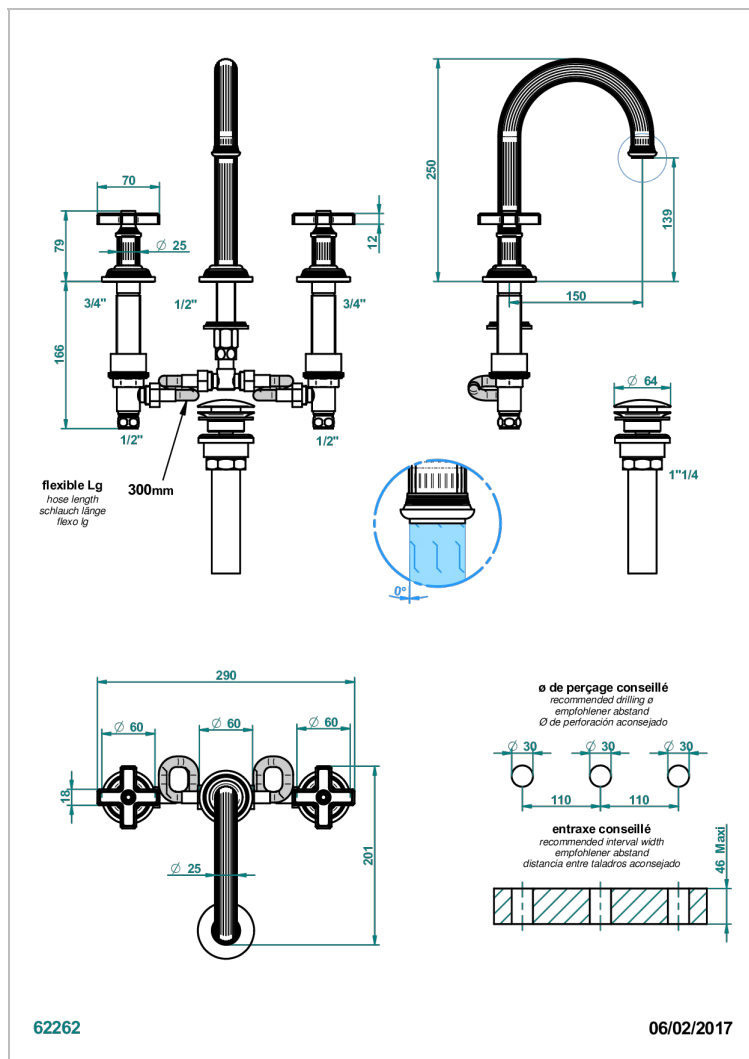

# GRAND CENTRAL WHITE ONYX

U9R-152M/US

Rim mounted 3-hole basin mixer with waste for marble, high spout

THG<sup>®</sup>  
PARIS

## CARACTERÍSTICAS

- Grand central White Onyx
- Rim mounted 3-hole basin mixer with waste for marble, high spout