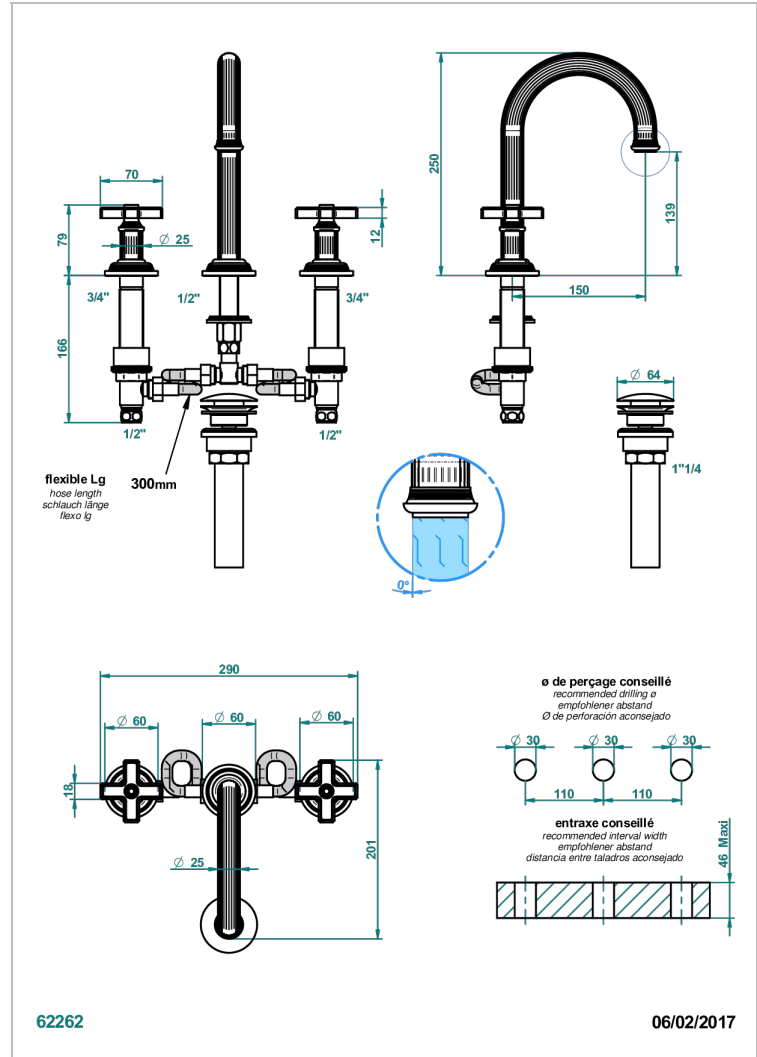

GRAND CENTRAL WHITE ONYX

U9R-152M/US

Widespread lavatory set, high spout with drain for 1 1/4" + countertop

CHARACTERISTIC

- Grand central White Onyx
- Widespread lavatory set, high spout with drain for 1 1/4" + countertop